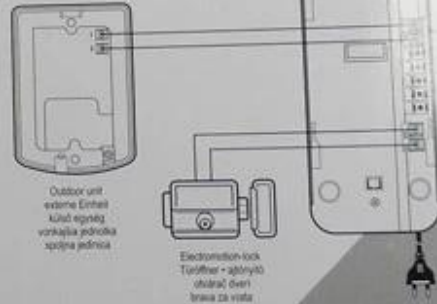

- 2-wire system
- 2-wire system
- 2-wire system
- 2-wire system
- 2-wire system

**PL** PRZEKŁADNIK Z ZAMKEM ELEKTRYCZYM

- 2-wire system
- 2-wire system
- 2-wire system
- 2-wire system
- 2-wire system

**IT** NOTIFON DE PARIATA CU DESCHEDEREA USII

- 2-wire system
- 2-wire system
- 2-wire system
- 2-wire system
- 2-wire system

**ES** INTERFON SA JEDINICOM ZA OTVARANJE VRATA

- 2-wire system
- 2-wire system
- 2-wire system
- 2-wire system
- 2-wire system

**SK** VOCHODNÝ TELEFÓN S OTVÁRANOM DVERI

- 2-wire system
- 2-wire system
- 2-wire system
- 2-wire system
- 2-wire system

**ECG** INTERFON SA OTVARANJEM VRATA

- 2-wire system
- 2-wire system
- 2-wire system
- 2-wire system
- 2-wire system