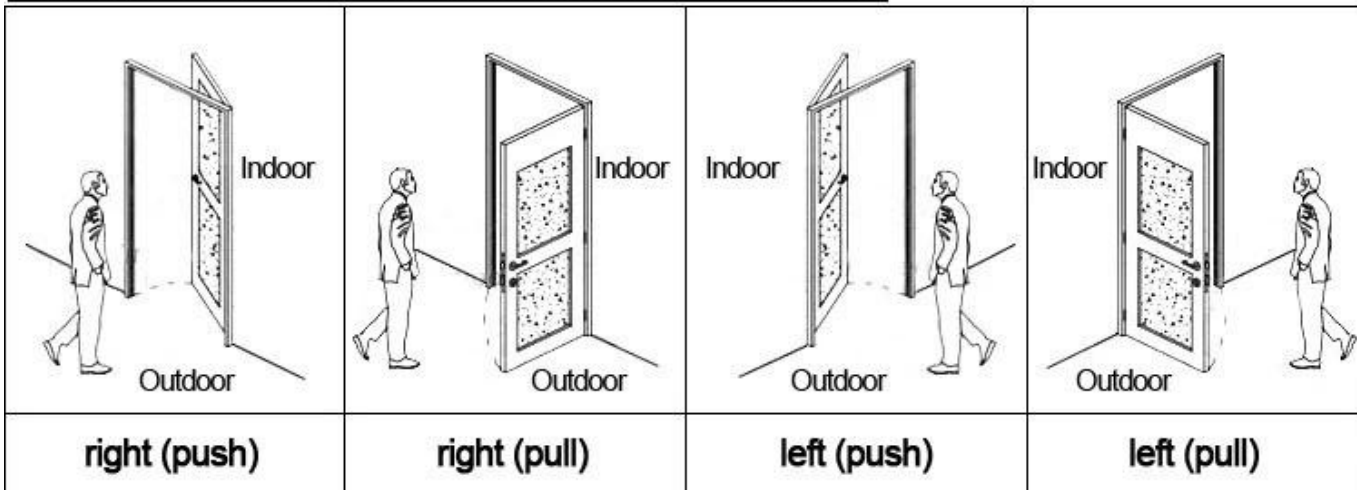

Please confirm door opening direction as below 4 types:

:
.
.
.
.
.