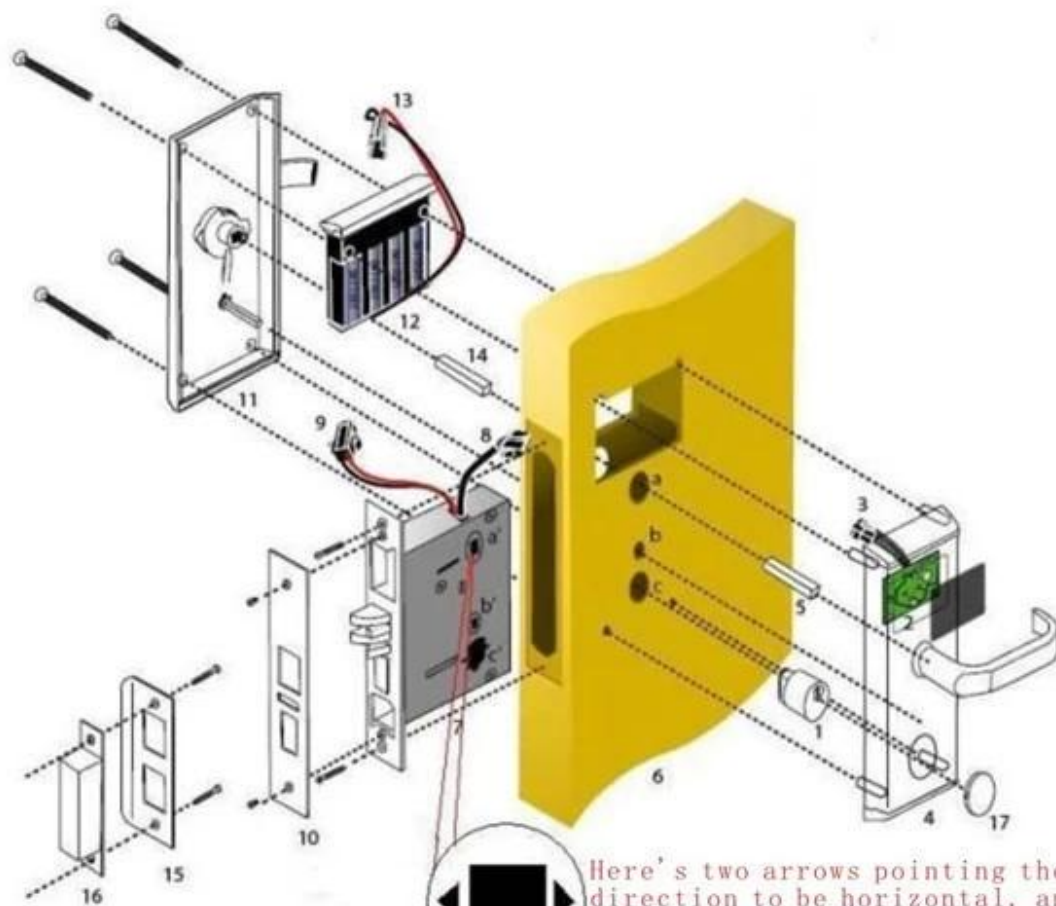

1. 6.0V 4 5

<100µA

<200mA

4. 10

5. 4.5V

> 25mm

7. 0°C-70°C

8. ≤80

Attention!!!

Here's two arrows pointing the direction to be horizontal, and the lock cylinder cover on the arrow on the upper, non-vertical point!

XXXXXXXXXXXXXXXXXXXXXXXXXXXXXXXX

XXXXX