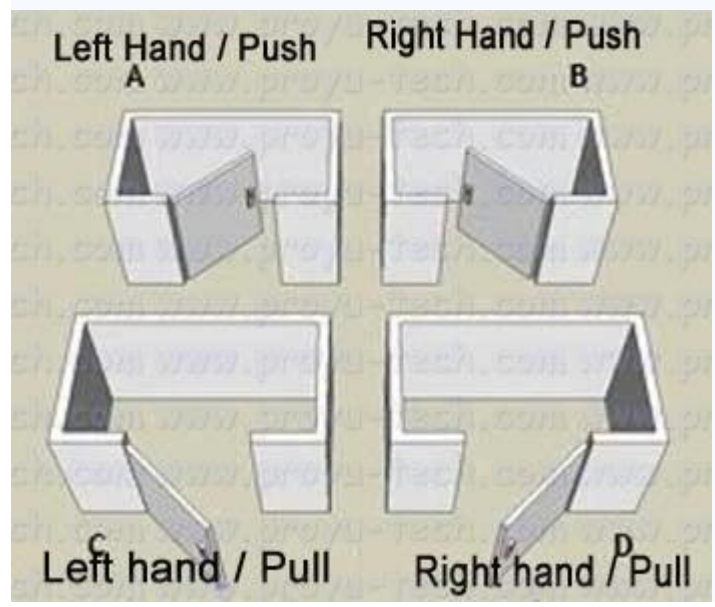

1. 6.0V 4 5

<100µA

<200mA

4. 10

5. 4.5V

> 25mm

7. 0°C-70°C

8. ≤80

Attention!!!

Here's two arrows pointing the direction to be horizontal, and the lock cylinder cover on the arrow on the upper, non-vertical point!

XXXXXXXXXXXXXXXXXXXXXXXXXXXXXXXX

XXXXX