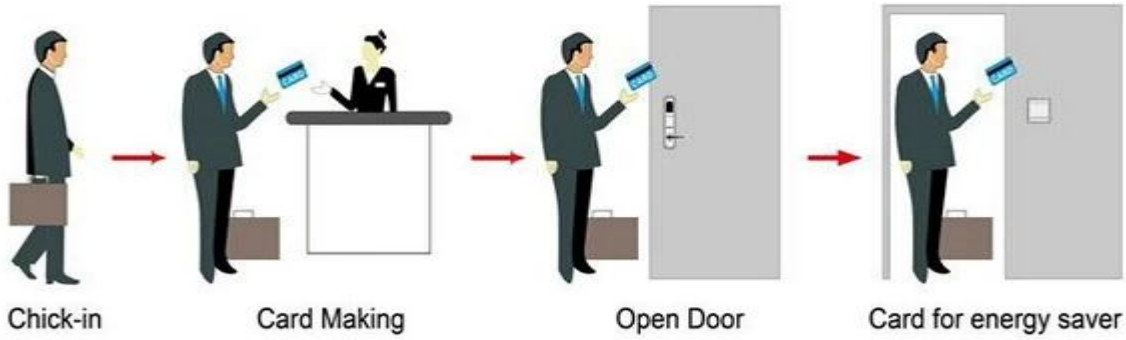

SYSTEM PY-8320

- A MIFARE@ USB
- B USB
- C EM

Smart Card Basic Function

Smart Card Extensive Function

- 0.8
- < 0.1S
- 32-60
-
-
-
- 1
- OEM ODM
- Windows XP / 2000/2003/2007
- hassel USB

HOTEL LOCK SYSTEM ONE-CARD-PASS