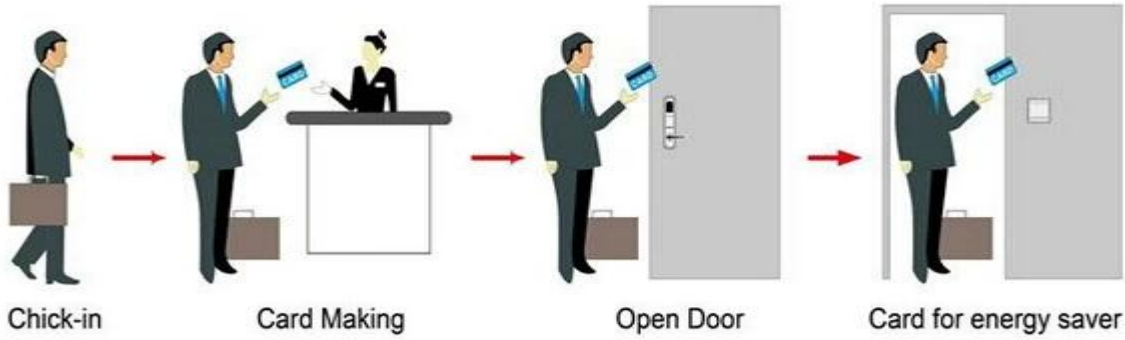

SYSTEM PY-8320

A MIFARE@ USB
B USB
C EM

Smart Card Basic Function

Smart Card Extensive Function

0.8
 < 0.1S
 32-60
 1
 OEM ODM
 Windows XP / 2000/2003/2007
 hassel USB

HOTEL LOCK SYSTEM ONE-CARD-PASS

1. 00000000 0000 =0000---0000
2. 0000010/0000---00000000
3. 0000qty =0000---0000
4. 0000qty =00003000----0000
5. 000000010/00000000-----0000000000000000
6. 0000000000000000----0000000000000000

000000000000

□□□□□□

□□□□□□□□

XXXXXXXXXX

Accessories list reminder:

1
Door Lock
Software

2
RF Card
Reader

3
Data Collector