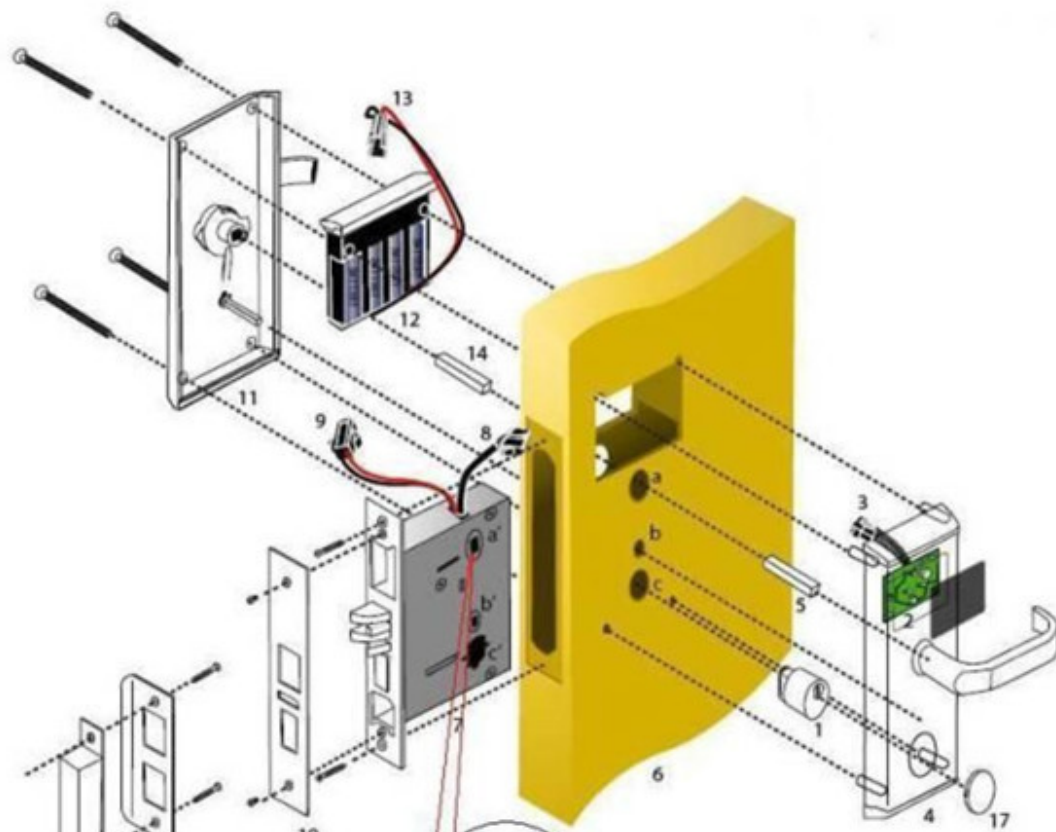

4. 10

5. 4.5V

> 25mm

7. 0°C-70°C

8. ≤80

RFID

Attention!!!

Here's two arrows pointing the direction to be horizontal, and the lock cylinder cover on the arrow on the upper, non-vertical point!