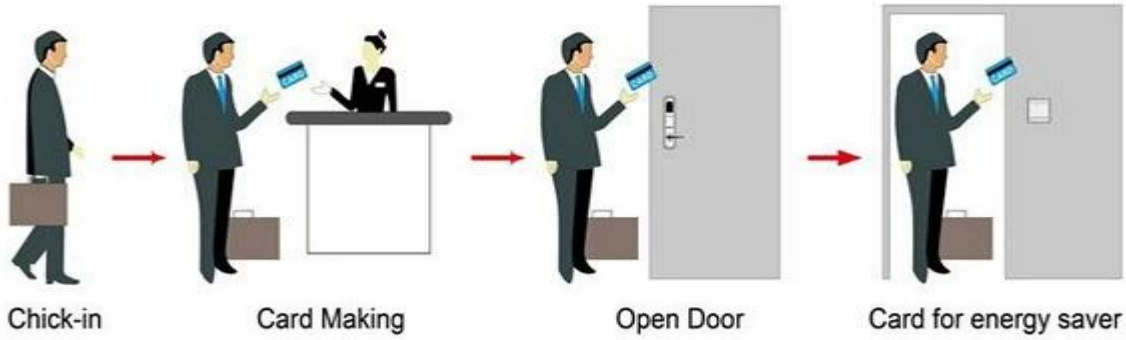

SYSTEM PY-8320

- A MIFARE@ USB
- B USB
- C EM

Smart Card Basic Function

Smart Card Extensive Function

- 0.8
- < 0.1S
- 32-60
-
-
-
- 1 rfid &
- OEM ODM
- Windows XP / 2000/2003/2007
- hassel USB

HOTEL LOCK SYSTEM ONE-CARD-PASS