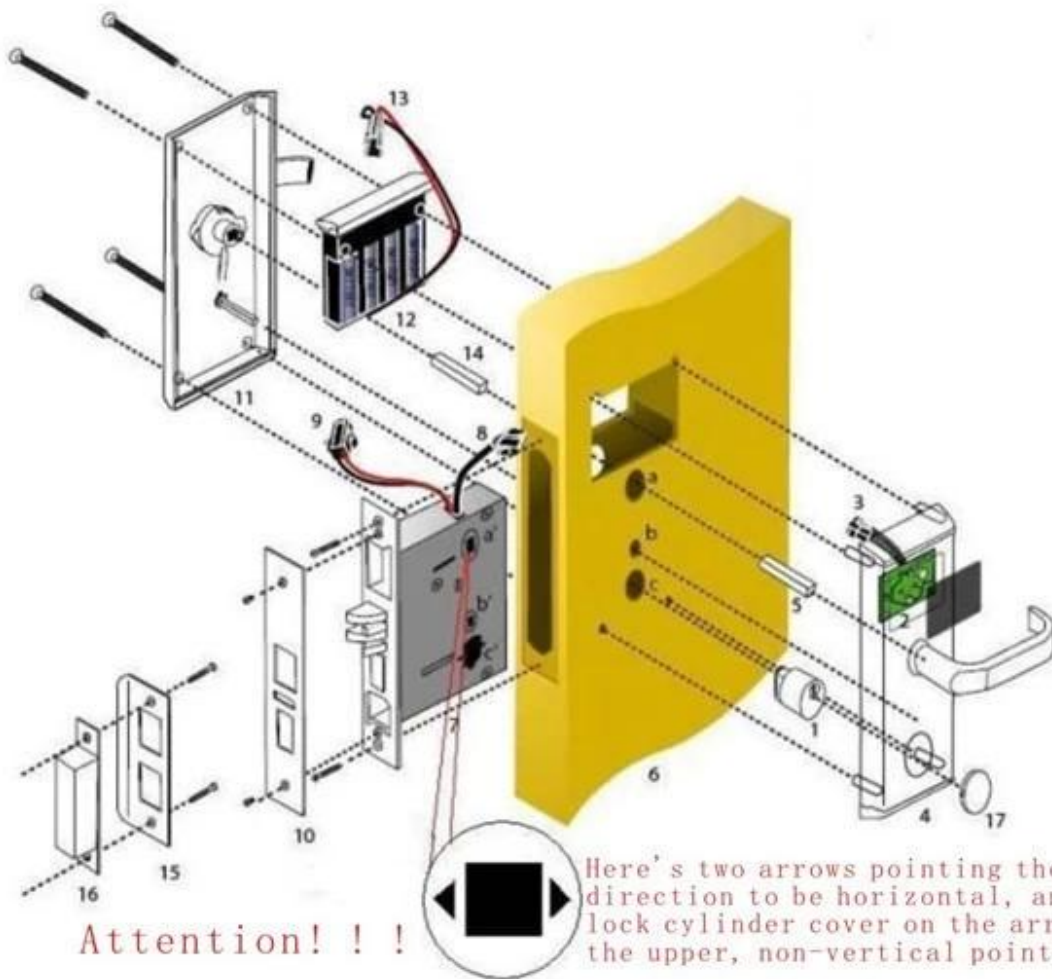

RF

A MIFARE® USB

B Temic USB

C EM

1

2

3

4

- 感应电子卡/读卡器/数据收集器

- 感应电子卡/读卡器/数据收集器PC接口

RF card

RF card reader
(used for issuing room card to guests)

Data collector

opening the door with RF card

collect opening records from hotel lock

proyu.en.alibaba.com