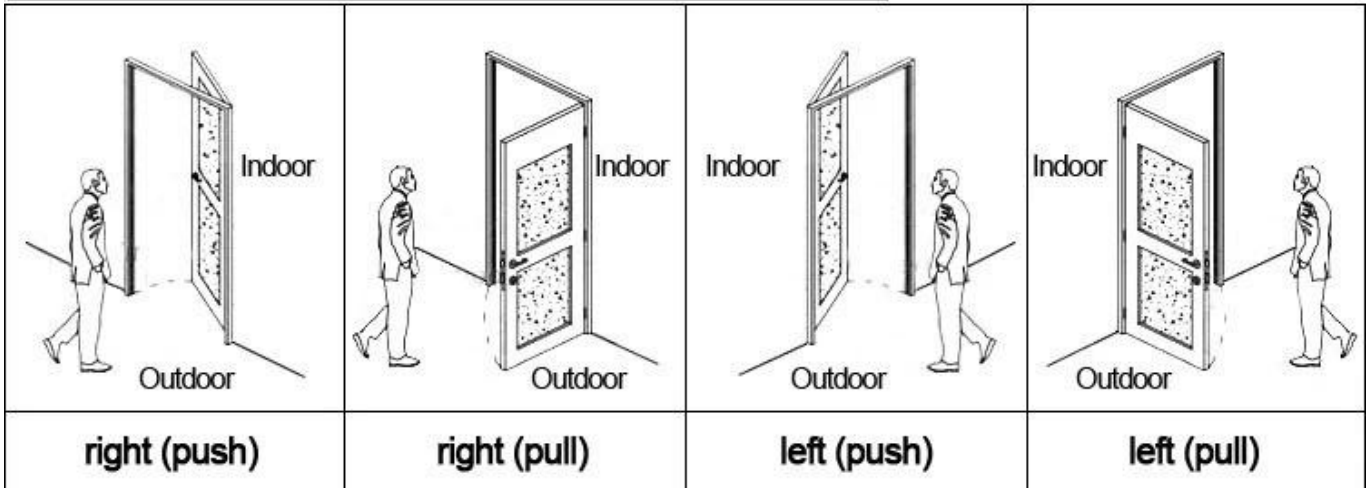

## Accessories list reminder:

Door Lock Software

RF Card Reader

Data Collector

RF Card

Gain Power Switch

## Please confirm door opening direction as below 4 types: