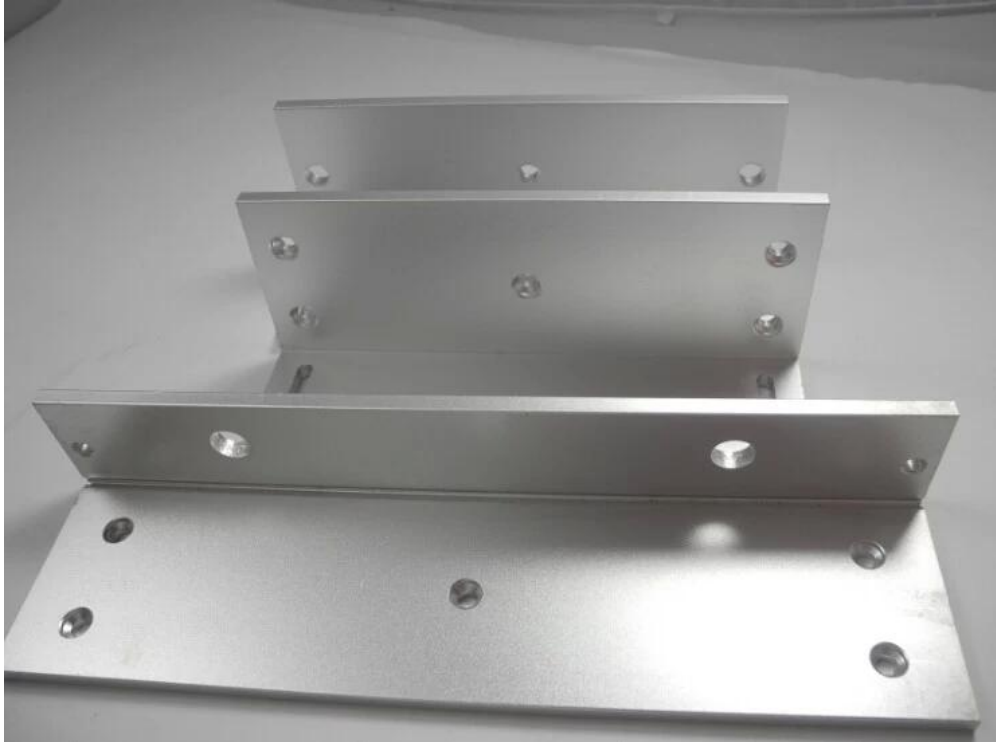

## ZL-type magnetic lock bracket

Place of Origin: Guangdong, China (Mainland)

Brand Name: PROYU

Model Number: PY-50ZL

Built-type magnetic lock bracket

Suitable for 50kg magnetic lock

[best price Magnetic lock manufacturer, best price hotel keycard lock factory](#)