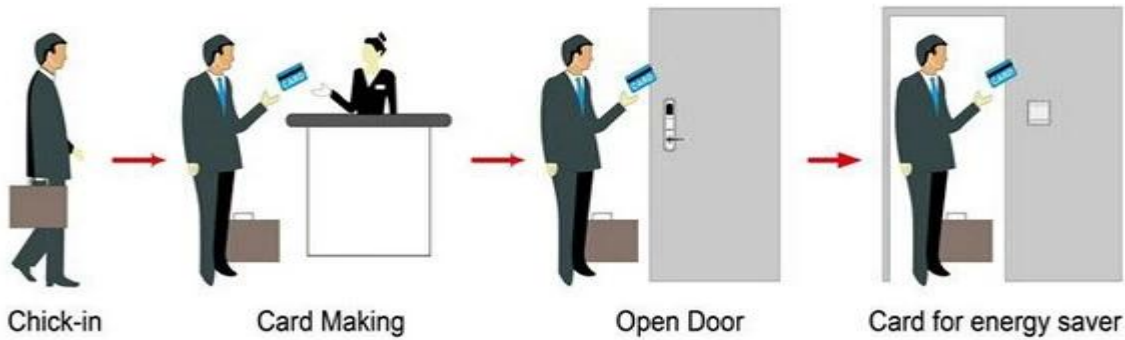

**A SYSTEM PY-8320 including:**

**uhf rfid reader module price, shenzhen Temic card company, Electronic Magnetic lock manufacturer**

A: MIFARE® card hotel lock, ( use with USB port card encoder and software)

B: Temic card hotel lock, ( use with USB port card encoder and software)

C: EM hotel lock, (use standalone, no need software)

## Smart Card Basic Function