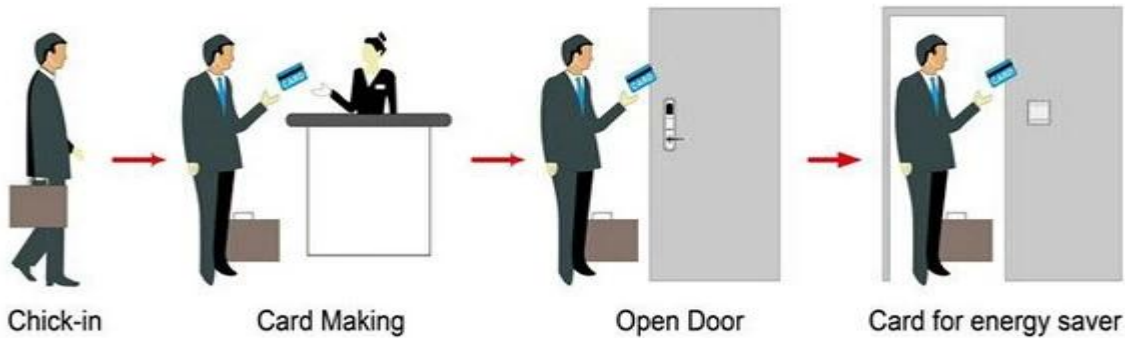

wholesale hotel door lock system with frequent sell PY-8011-3

RF hotel door lock system including:

A: MIFARE® card hotel lock, (use with USB port card encoder and software)

B: Temic card hotel lock, (use with USB port card encoder and software)

C: EM hotel lock, (use standalone, no need software)

Smart Card Basic Function

Smart Card Extensive Function

Single operation 0.8 seconds

Card read time < 0.1s

Install door thickness 32-60 mm

Facial color Can be customerized

Technology advanced hassel USB technology

HOTEL LOCK SYSTEM ONE-CARD-PASS

1. [wholesale hotel door lock system](#) Lock (qty = guest room)---For open the door
2. Encoder (1pcs/hotel) ---For issuing all kinds of cards
3. Switch (qty = guest room)---To get the power
4. Cards (qty = 3 times of guest room)----For open the lock
5. Data collector (1pcs/hotel, optional)----For getting the time and times of the entrance information from the lock
6. Self developed software (free of charge)----For setting the program the whole system.

RF Card

Gain Power Switch

Please confirm door opening direction as below 4 types:

right (push)	right (pull)	left (push)	left (pull)

Extended function:

Access control

For common area, or main doors etc. same software, same card