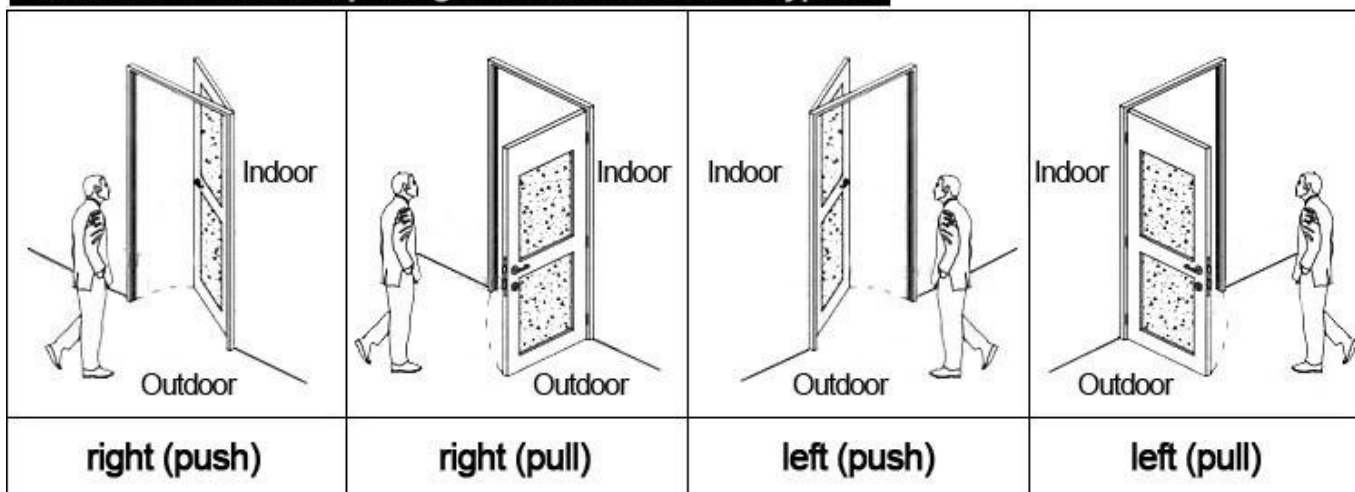

## Accessories list reminder:

1  
Door Lock  
Software

2  
RF Card  
Reader

3  
Data Collector

4  
RF Card

5  
Gain Power  
Switch

## Please confirm door opening direction as below 4 types: