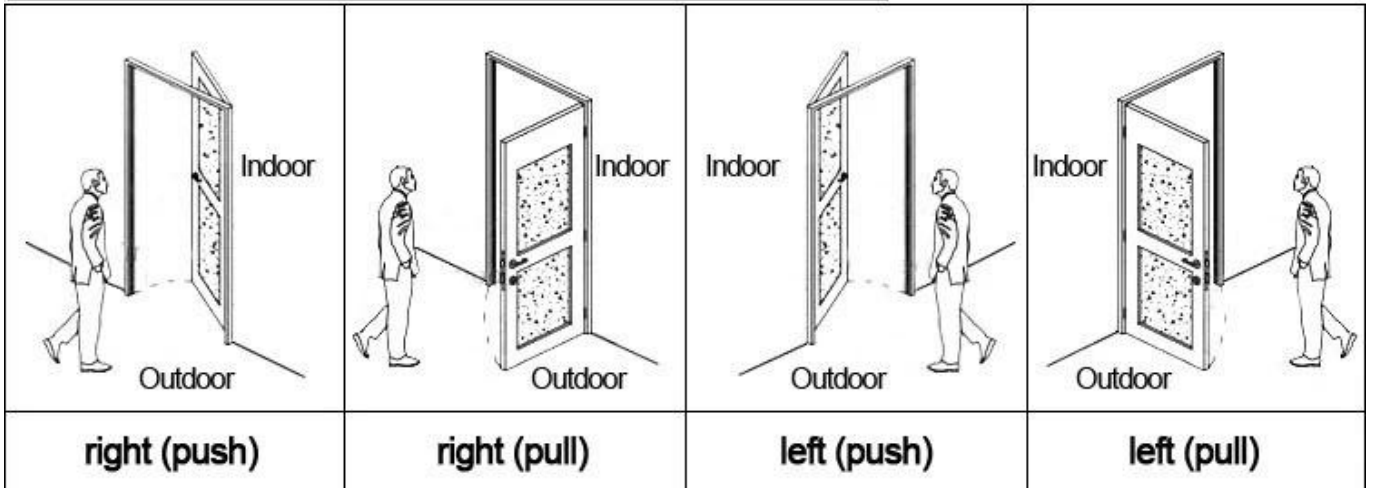

## Accessories list reminder:

1  
Door Lock  
Software

2  
RF Card  
Reader

3  
Data Collector

4  
RF Card

5  
Gain Power  
Switch

## Please confirm door opening direction as below 4 types:

## Uitgebreide functie: