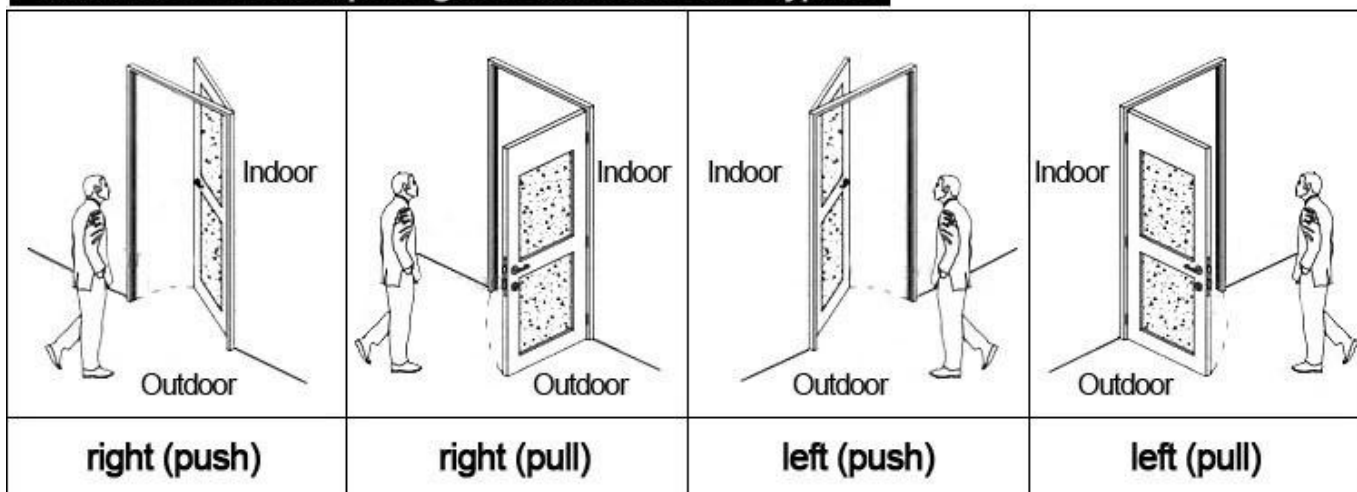

## Accessories list reminder:

1  
Door Lock  
Software

2  
RF Card  
Reader

3  
Data Collector

4  
RF Card

5  
Gain Power  
Switch

## Please confirm door opening direction as below 4 types:

## Uitgebreide functie: