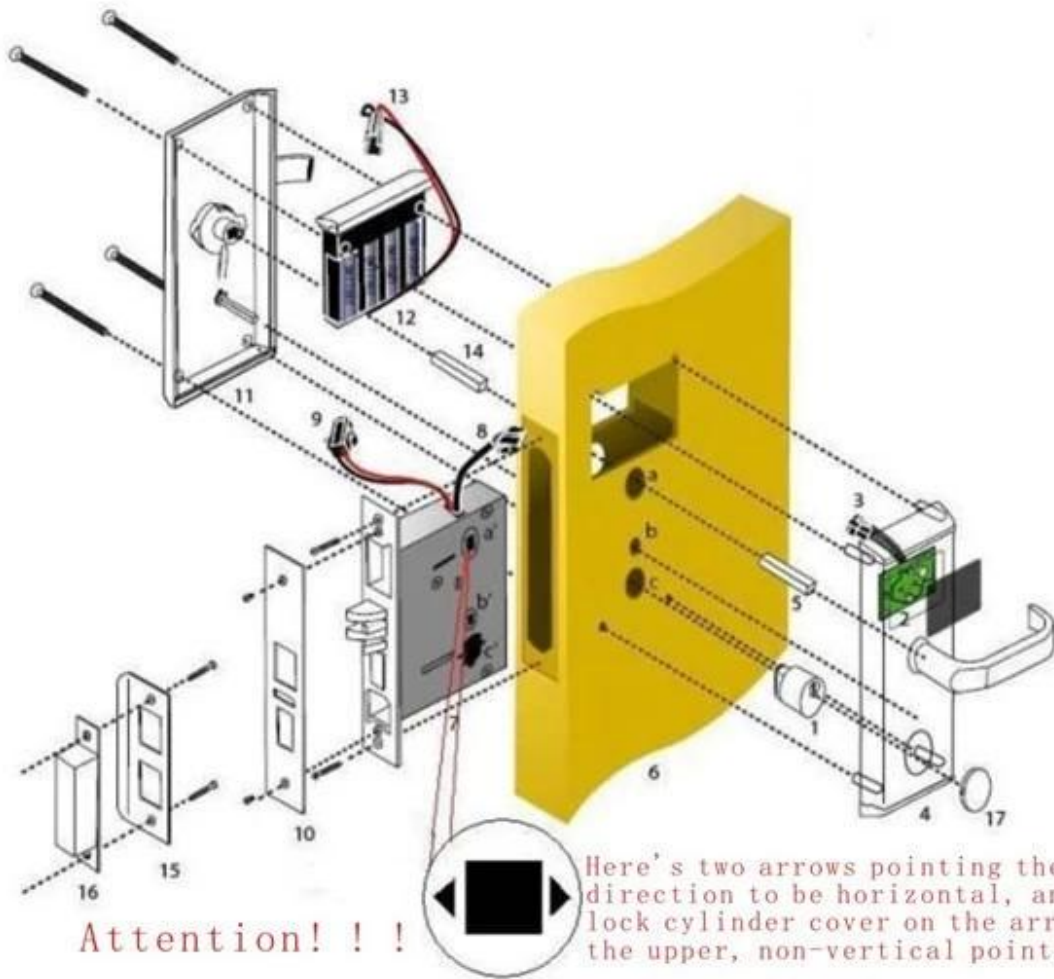

The Certificate of our product