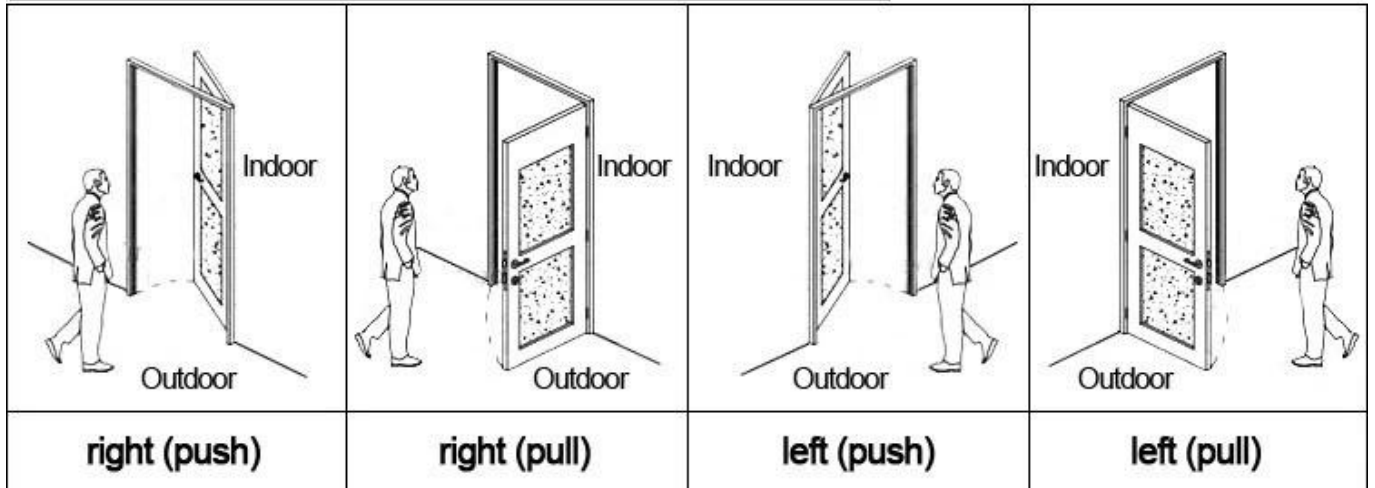

## HOTEL LOCK SYSTEM ONE-CARD-PASS

1. [electronic door lock system for hotels](#) Lock (qty = guest room)---For open the door
2. Encoder (1pcs/hotel ) ---For issuing all kinds of cards
3. Switch (qty = guest room)---To get the power
4. Cards (qty = 3 times of guest room)-----For open the lock
5. Data collector (1pcs/hotel, optional )-----For getting the time and times of the entrance information from the lock
6. Self developed software ( free of charge)---For setting the program the whole system.

**Our careful and fabulous workers:**

**Our happy and contented customers:**

**Our fast and prompt delivery:**

**Our confidence and success in exhibition:**

**Accessories list reminder:**

				
<b>1</b>	<b>2</b>	<b>3</b>	<b>4</b>	<b>5</b>
<b>Door Lock Software</b>	<b>RF Card Reader</b>	<b>Data Collector</b>	<b>RF Card</b>	<b>Gain Power Switch</b>

**Please confirm door opening direction as below 4 types:**

**Extended function:**

- Access control**  
For common area, or main doors etc. same software, same card
- Elevator control**  
For elecator. same software, same card
- Room status