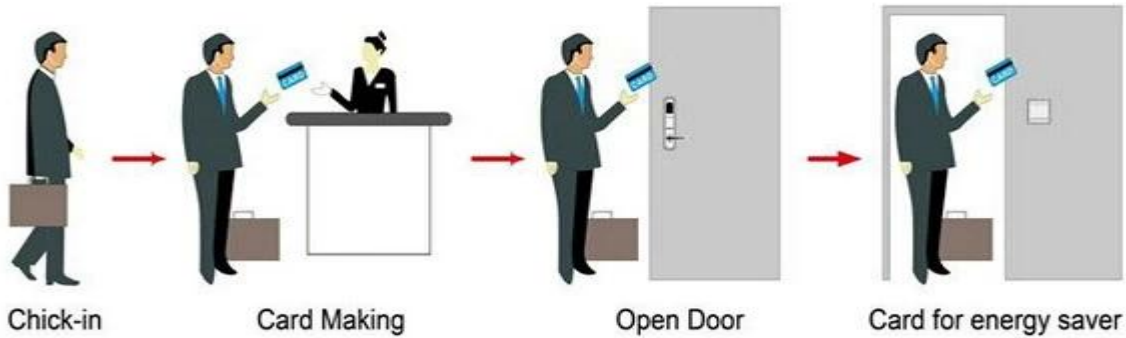

Hotel Lock suppliers china including:

A: MIFARE® card hotel lock, (use with USB port card encoder and software)

B: Temic card hotel lock, (use with USB port card encoder and software)

C: EM hotel lock, (use standalone, no need software

[electronic door lock system for hotels](#)

Smart Card Basic Function

Smart Card Extensive Function

Single operation 0.8 seconds

Card read time < 0.1s

Install door thickness 32-60 mm

Facial color Can be customized