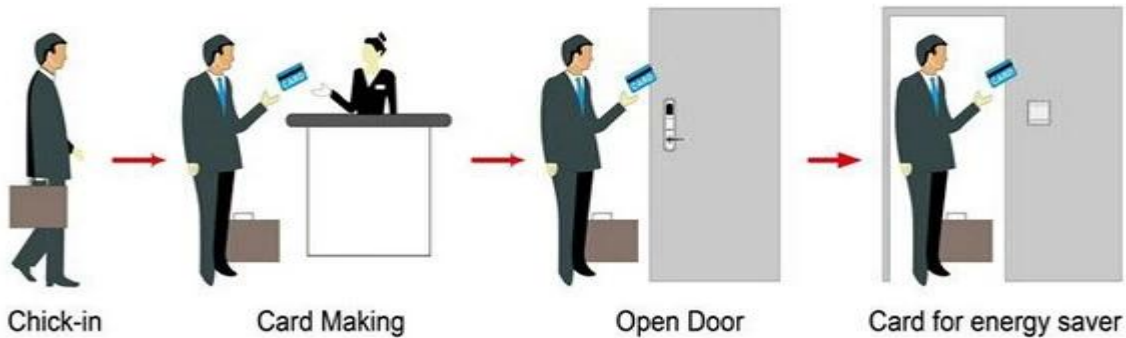

Keyless door lock china including:

- A: MIFARE® card hotel lock, (use with USB port card encoder and software)
- B: Temic card hotel lock, (use with USB port card encoder and software)
- C: EM hotel lock, (use standalone, no need software)

Smart Card Basic Function

Smart Card Extensive Function

Single operation 0.8 seconds

Card read time < 0.1s

Install door thickness 32-60 mm

Facial color Can be customerized

package includes complete lock,software and demo video