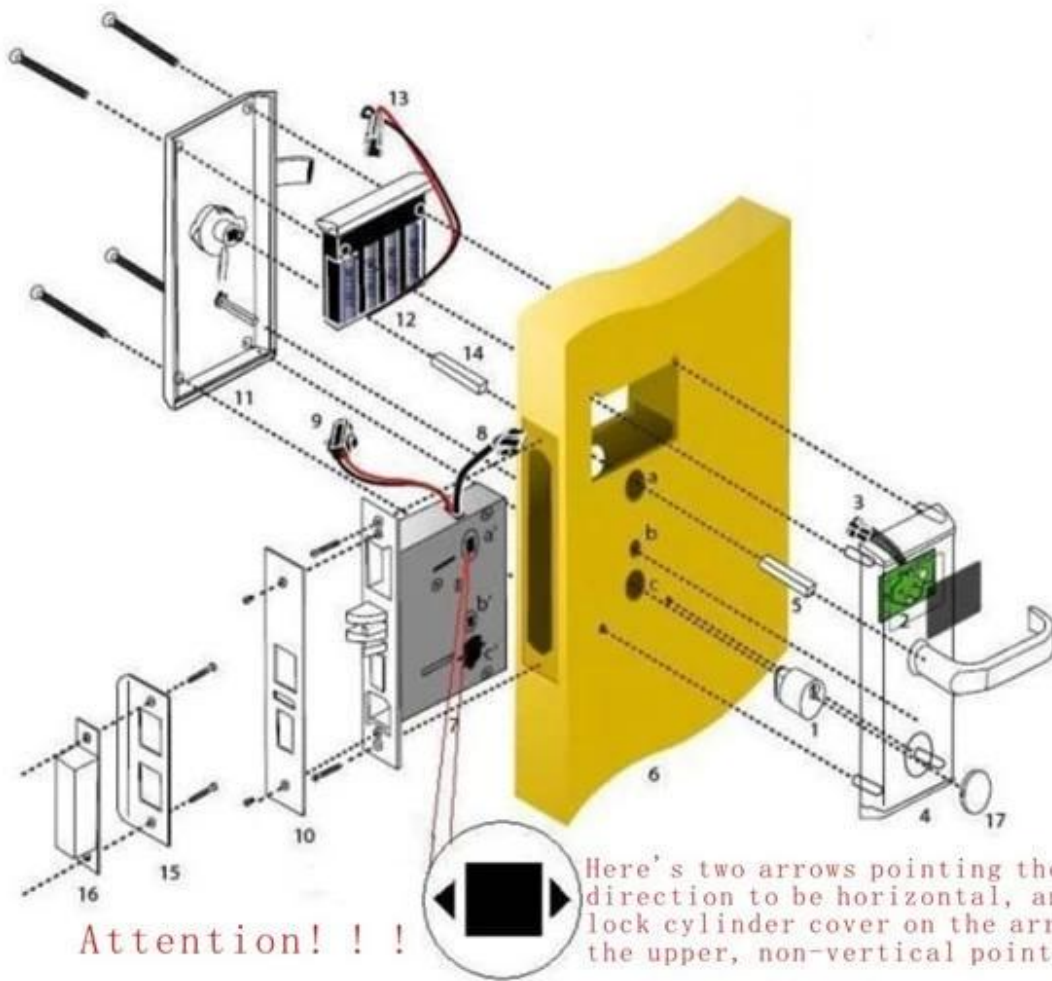

The Certificate of our product