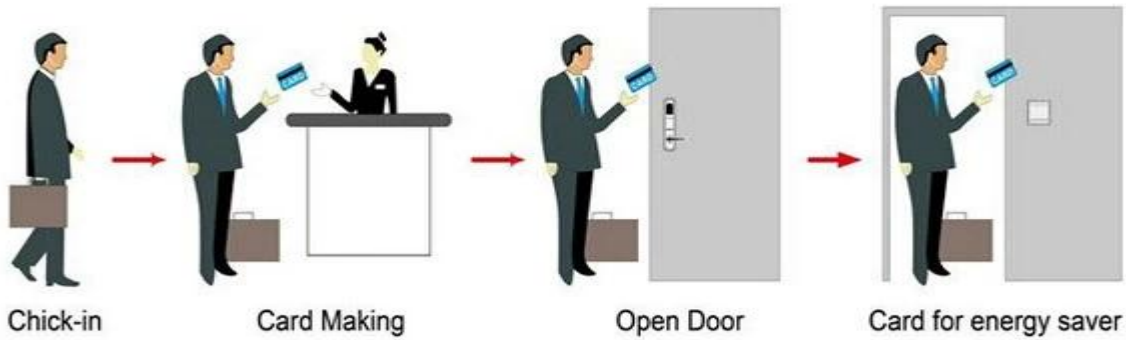

A SYSTEM PY-8320 including:

Hotel Lock suppliers china

A: MIFARE® card hotel lock, (use with USB port card encoder and software)

B: Temic card hotel lock, (use with USB port card encoder and software)

C: EM hotel lock, (use standalone, no need software)

Smart Card Basic Function

Smart Card Extensive Function

Single operation 0.8 seconds

Card read time < 0.1s

Install door thickness 32-60 mm

Facial color Can be customerized

package includes complete lock,software and demo video