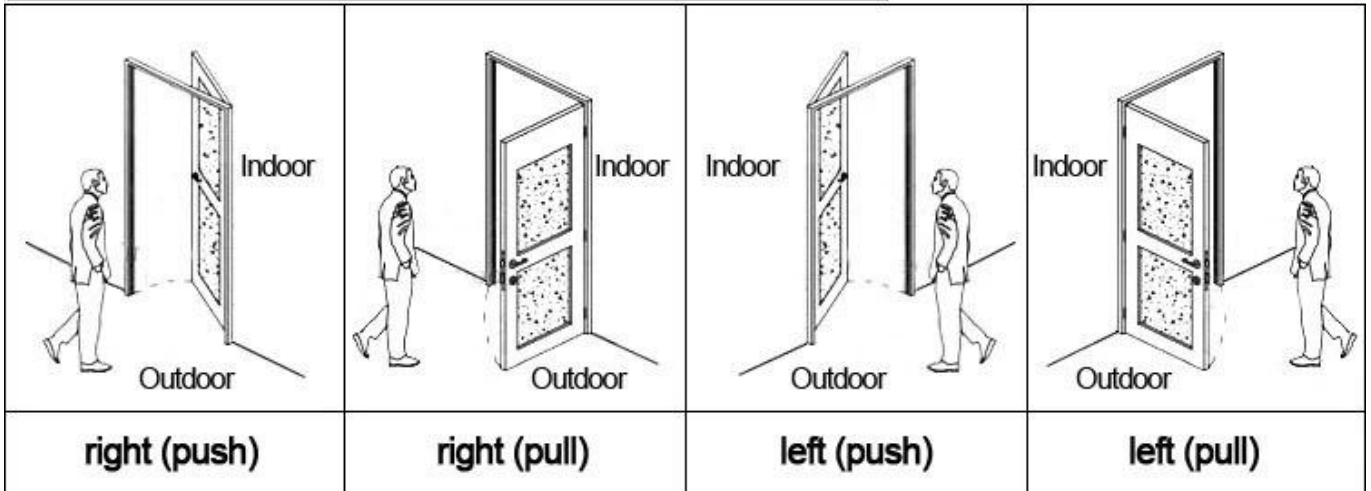

HOTEL LOCK SYSTEM ONE-CARD-PASS

1. electronic door lock for hotel Lock (qty = guest room)---For open the door
2. Encoder (1pcs/hotel) ---For issuing all kinds of cards
3. Switch (qty = guest room)---To get the power
4. Cards (qty = 3 times of guest room)----For open the lock
5. Data collector (1pcs/hotel, optional)----For getting the time and times of the entrance information from the lock
6. Self developed software (free of charge)----For setting the program the whole system.

Our careful and fabulous workers:

Our happy and contented customers:

Our fast and prompt delivery:

Our confidence and success in exhibition:

Accessories list reminder:

1
Door Lock
Software

2
RF Card
Reader

3
Data Collector

4
RF Card

5
Gain Power
Switch

Please confirm door opening direction as below 4 types:

Extended function:

Access control

For common area, or main doors etc. same software, same card

Elevator control

For elevator. same software, same card