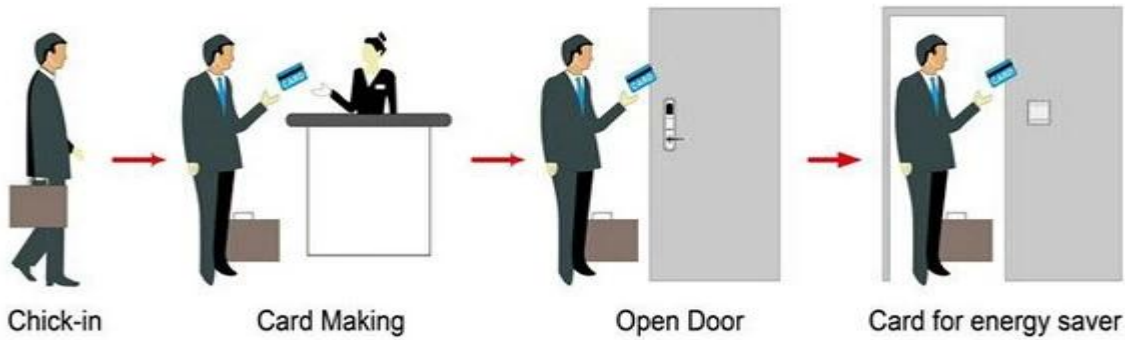

A SYSTEM PY-8320 including:

A: MIFARE® card hotel lock, (use with USB port card encoder and software)

B: Temic card hotel lock, (use with USB port card encoder and software)

C: EM hotel lock, (use standalone, no need software)

Smart Card Basic Function

Smart Card Extensive Function

Single operation 0.8 seconds

Card read time < 0.1s

Install door thickness 32-60 mm

Facial color Can be customerized

package includes complete lock,software and demo video