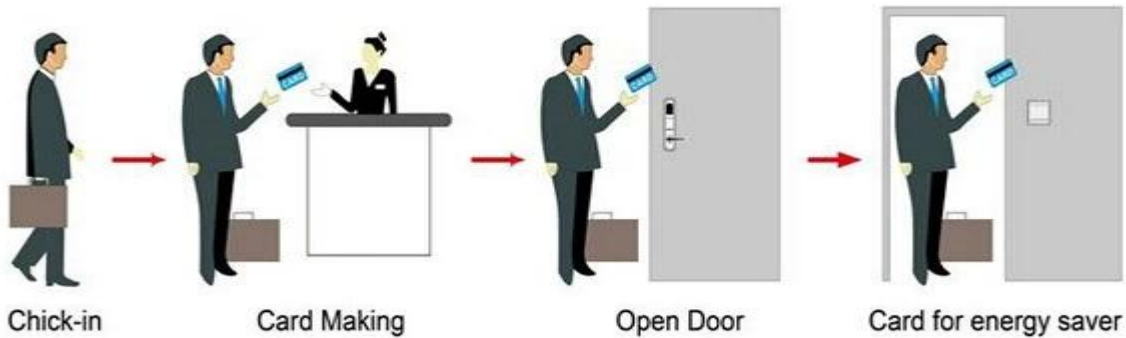

A SYSTEM PY-8320 including:

[Office/ home dynamic password lock factory, Most competitive Time attendance distributor, access control system price](#)

A: MIFARE® card hotel lock, (use with USB port card encoder and software)

B: Temic card hotel lock, (use with USB port card encoder and software)

C: EM hotel lock, (use standalone, no need software)

Smart Card Basic Function

Smart Card Extensive Function

Single operation 0.8 seconds