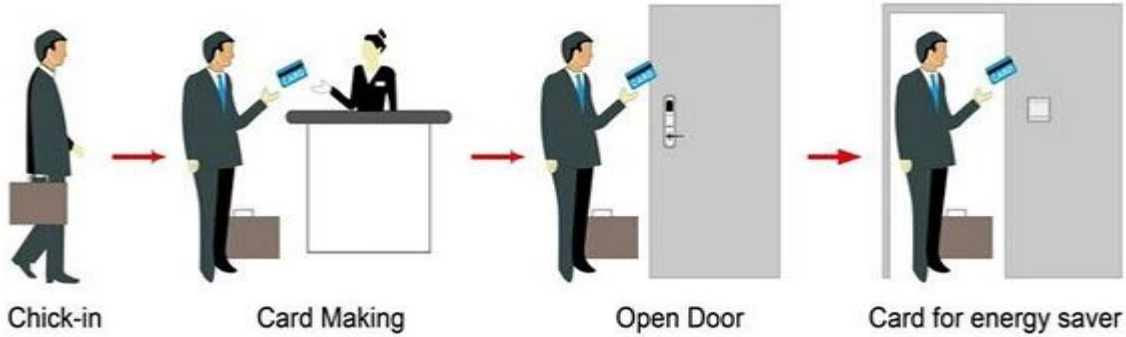

Hotel Lock suppliers china including:

A: MIFARE® card hotel lock, (use with USB port card encoder and software)

B: Temic card hotel lock, (use with USB port card encoder and software)

C: EM hotel lock, (use standalone, no need software)

Smart Card Basic Function

Smart Card Extensive Function

Single operation 0.8 seconds

Card read time < 0.1s

Install door thickness 32-60 mm

Facial color Can be customerized

package includes complete lock,software and demo video