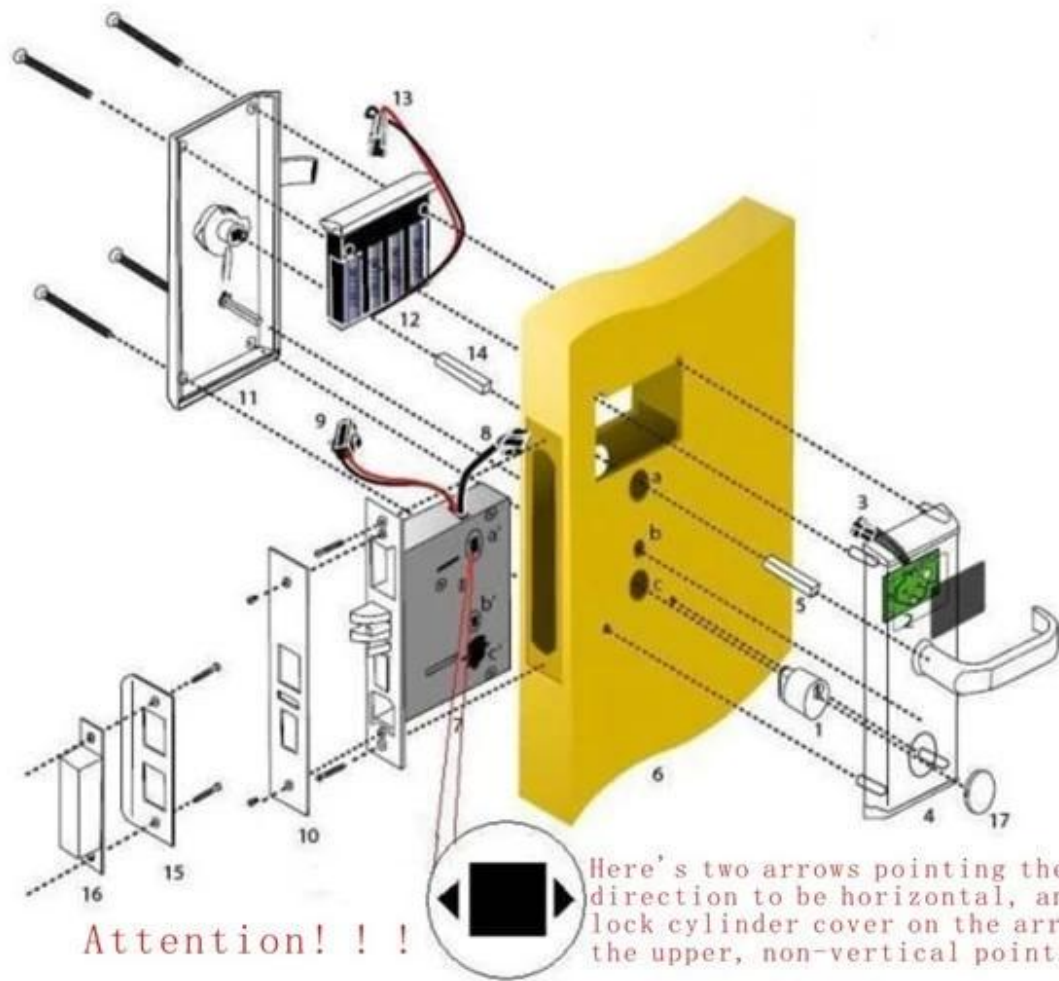

RF hotel door lock including:

A: MIFARE® card for hotel lock, (use with USB port card encoder and software)

B: Temic card hotel lock, (use with USB port card encoder and software)

C: EM hotel lock, (use standalone, no need software)

Main Features of our hotel door lock

1. It is forged by Zink alloy(stainless steel or copper) once, with high security and solidity nature.
2. Intellectual ultra thin little core of lock, This makes the breakage to the door as little as possible when making holes.
3. Free handle, to prevent the external stress from ruining the internal structure. The working life is long.
4. We test every circuit board to ensure its life span.

How to Install Our RF Card Lock

The Certificate of our RF Card Lock

Some Other Pictures of our product

Lock and software working steps

- Computer(to install the software), card encoder, cards,locks are the base one.Also, you could the Energy saving switch, data collector to the system..as you can see the attach photo.
- The software will be supplied to you in FREE.
- With the help of software, you will finish setting up the hotel lock easily..and in the reception of hotel , the hotel staff will make the room card for guest.
- Then the guest get the room card and walk to the right room, swipe the card to the lock for unlocking , then insert the card to Energy saving switch to get the power if required.
- As a manager, you can get the daily/monthly/yearly report with the software.
- Also, the data collector will help you to get the preserve records from lock and read them on PC.