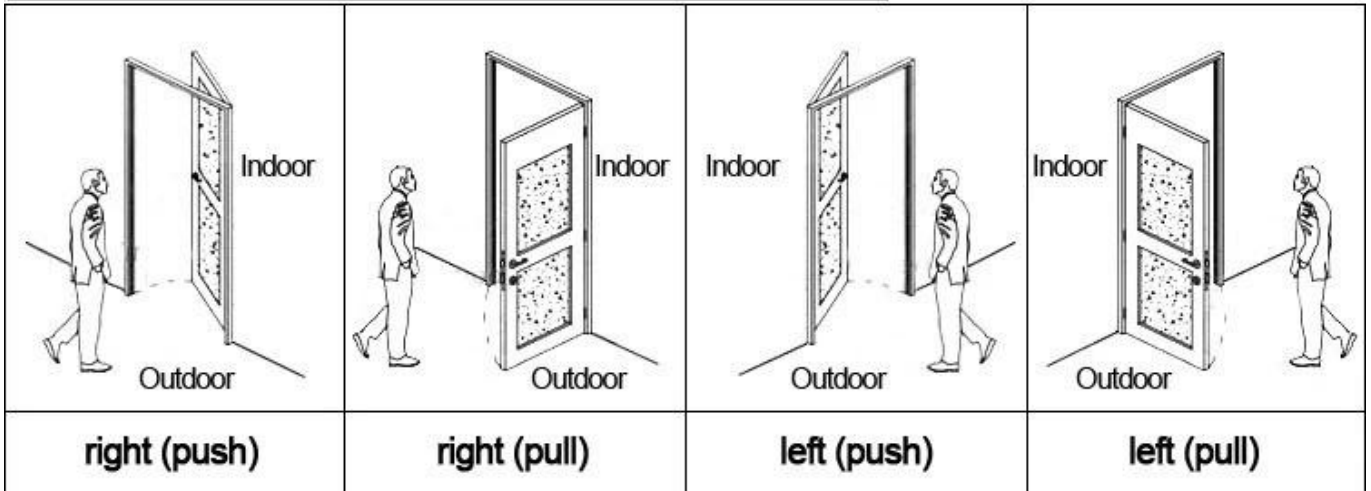

## Accessories list reminder:

1  
**Door Lock Software**

2  
**RF Card Reader**

3  
**Data Collector**

4  
**RF Card**

5  
**Gain Power Switch**

## Please confirm door opening direction as below 4 types: