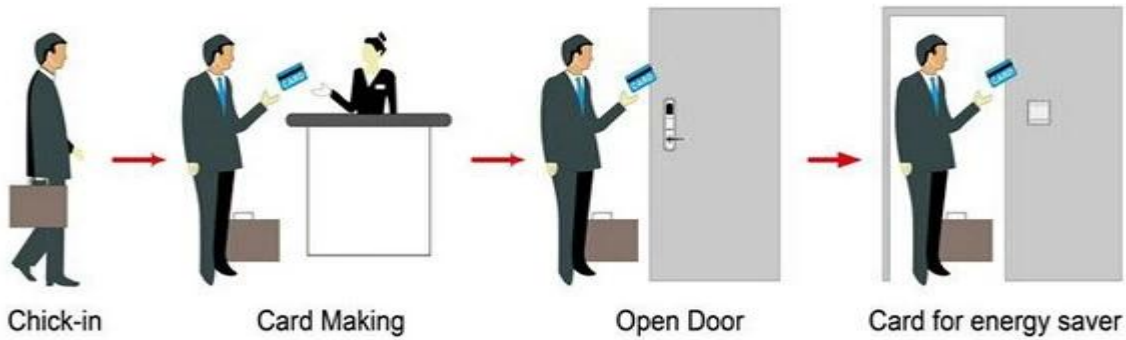

**A SYSTEM PY-8320 including:**

A: MIFARE® card hotel lock, ( use with USB port card encoder and software)

B: Temic card hotel lock, ( use with USB port card encoder and software)

C: EM hotel lock, (use standalone, no need software)

## Smart Card Basic Function

## Smart Card Extensive Function

Single operation 0.8 seconds

Card read time < 0.1s

Install door thickness 32-60 mm

Facial color Can be customerized

package includes complete lock,software and demo video

Language support Chinese, English, Portuguese,Turkish,Russian