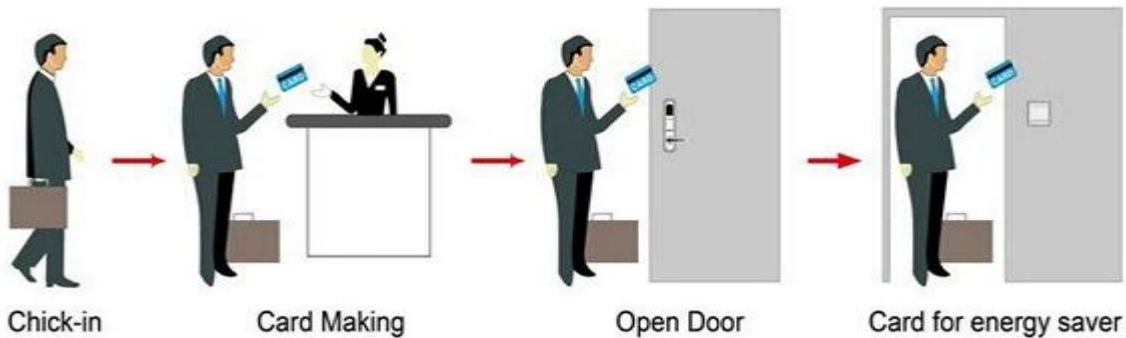

Keyless door lock china including:

- A: MIFARE® card hotel lock, (use with USB port card encoder and software)
- B: Temic card hotel lock, (use with USB port card encoder and software)
- C: EM hotel lock, (use standalone, no need software)

Smart Card Basic Function

Smart Card Extensive Function

Single operation 0.8 seconds

Card read time < 0.1s

Install door thickness 32-60 mm

Facial color Can be customerized

package includes complete lock,software and demo video