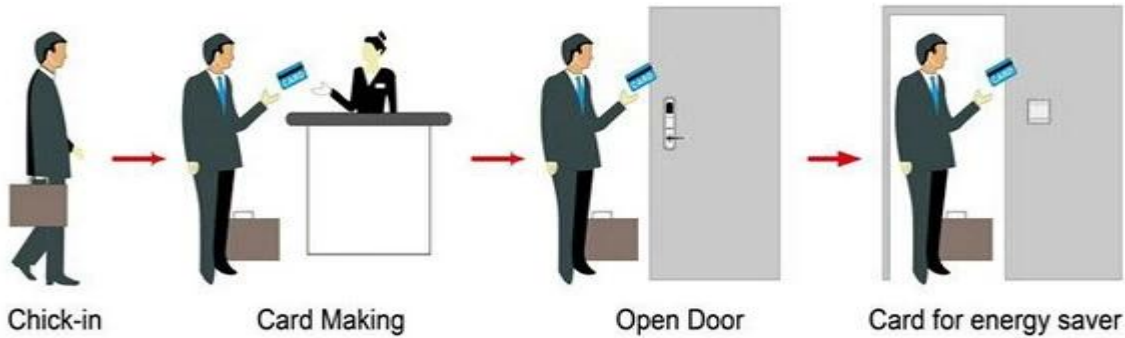

[access control system price, Finger & ID card access control company, rfid access control system](#)

Hotel Lock suppliers china including:

A: MIFARE® card hotel lock, (use with USB port card encoder and software)

B: Temic card hotel lock, (use with USB port card encoder and software)

C: EM hotel lock, (use standalone, no need software)

Smart Card Basic Function

Smart Card Extensive Function

Single operation 0.8 seconds