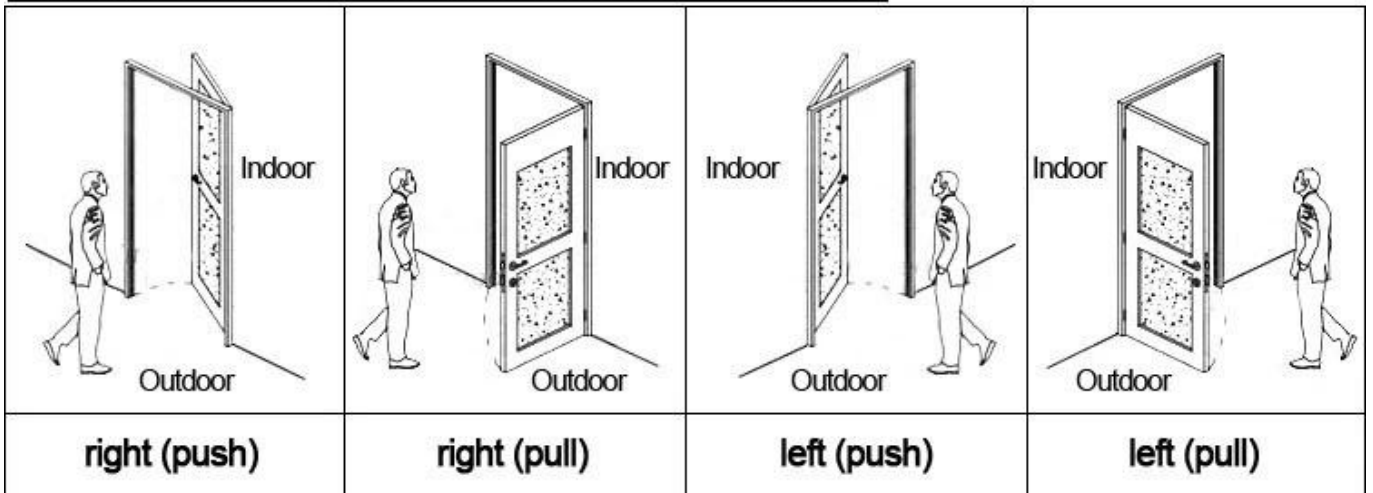

Service OEM or ODM

Compatible network Windows XP / 2000 / 2003/2007

Technology advanced hassel USB technology

HOTEL LOCK SYSTEM ONE-CARD-PASS

1. [wholesale hotel door lock system](#) Lock (qty = guest room)---For open the door
2. Encoder (1pcs/hotel) ---For issuing all kinds of cards
3. Switch (qty = guest room)---To get the power
4. Cards (qty = 3 times of guest room)----For open the lock
5. Data collector (1pcs/hotel, optional)----For getting the time and times of the entrance information from the lock
6. Self developed software (free of charge)----For setting the program the whole system.

Our careful and fabulous workers:

Our happy and contented customers:

Our fast and prompt delivery:

Our confidence and success in exhibition:

Accessories list reminder:

1
Door Lock
Software

2
RF Card
Reader

3
Data Collector

4
RF Card

5
Gain Power
Switch

Please confirm door opening direction as below 4 types:

Extended function:

Access control

For common area, or main doors etc. same software, same card

Elevator control

For elevator. same software, same card