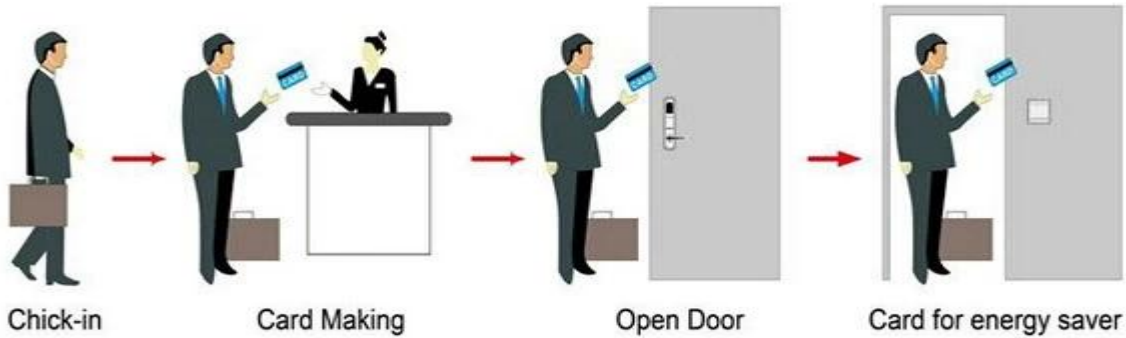

A SYSTEM PY-8320 including:

uhf rfid reader module price, best price Magnetic lock manufacturer, best price Temic card company

A: MIFARE® card hotel lock, (use with USB port card encoder and software)

B: Temic card hotel lock, (use with USB port card encoder and software)

C: EM hotel lock, (use standalone, no need software)

Smart Card Basic Function

Smart Card Extensive Function

Single operation 0.8 seconds

Card read time < 0.1s

Install door thickness 32-60 mm

Facial color Can be customerized