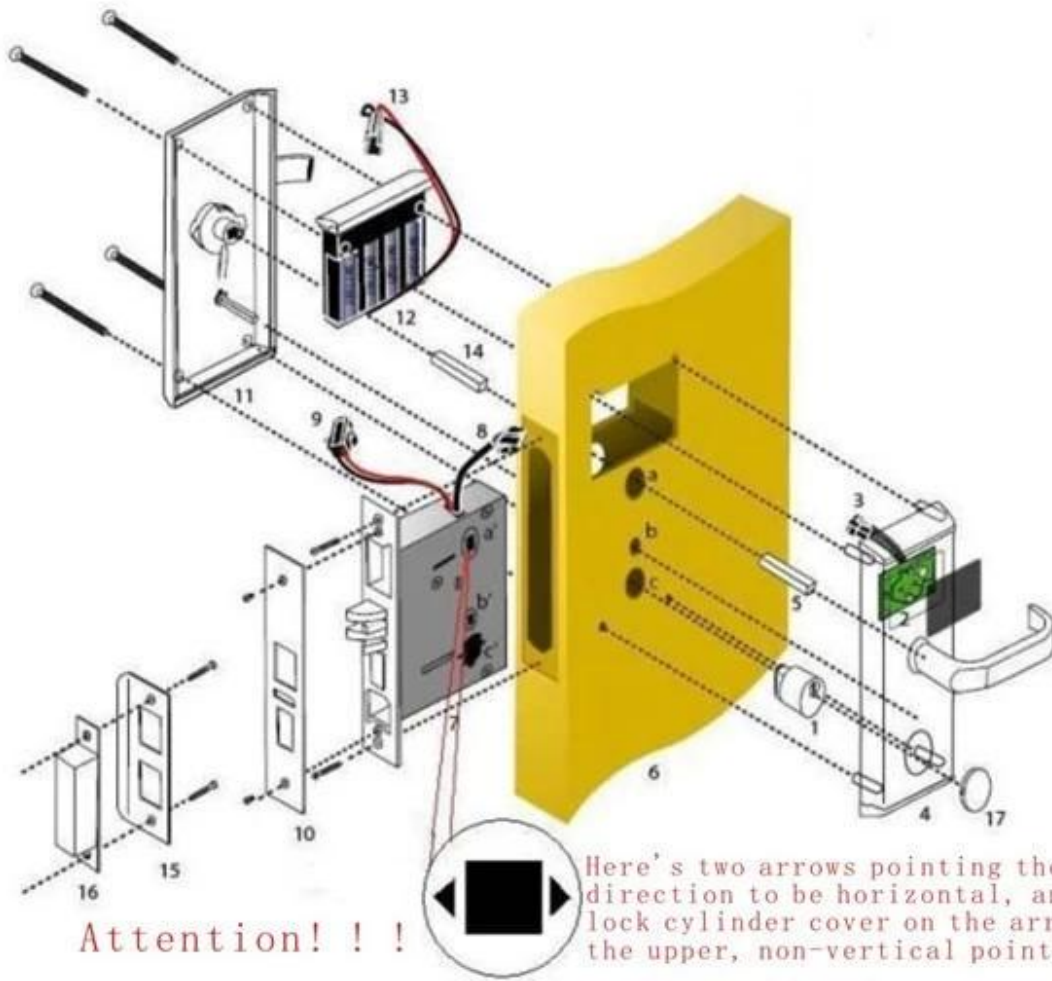

The Certificate of our product