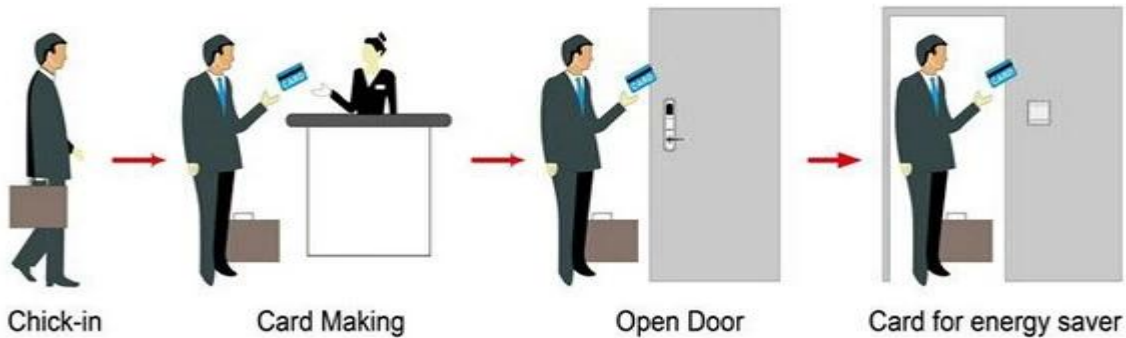

**Keyless door lock china including:**

- A: MIFARE® card hotel lock, ( use with USB port card encoder and software)
- B: Temic card hotel lock, ( use with USB port card encoder and software)
- C: EM hotel lock, (use standalone, no need software)

## Smart Card Basic Function

## Smart Card Extensive Function

Single operation 0.8 seconds

Card read time < 0.1s

Install door thickness 32-60 mm

Facial color Can be customerized

package includes complete lock,software and demo video

Language support Chinese, English, Portuguese,Turkish,Russian