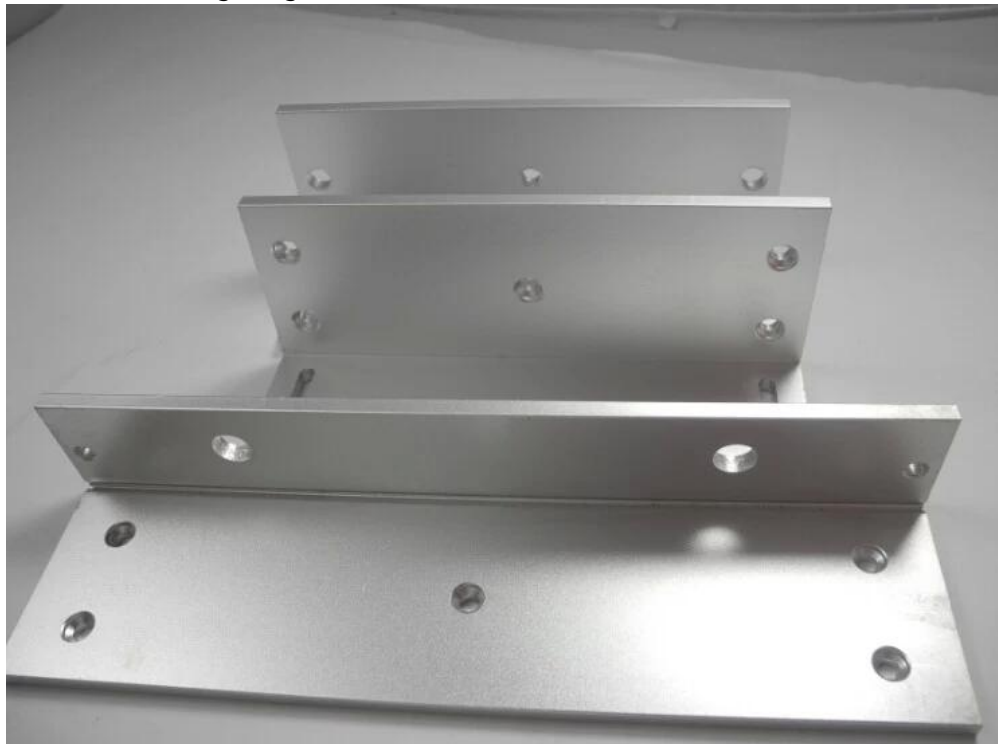

## ZL-type magnetic lock bracket

Place of Origin: Guangdong, China (Mainland)

Brand Name: PROYU

Model Number: PY-50ZL

Built-type magnetic lock bracket

Suitable for 50kg magnetic lock

[shenzhen Magnetic lock manufacturer, High security Magnetic lock manufacturer](#)