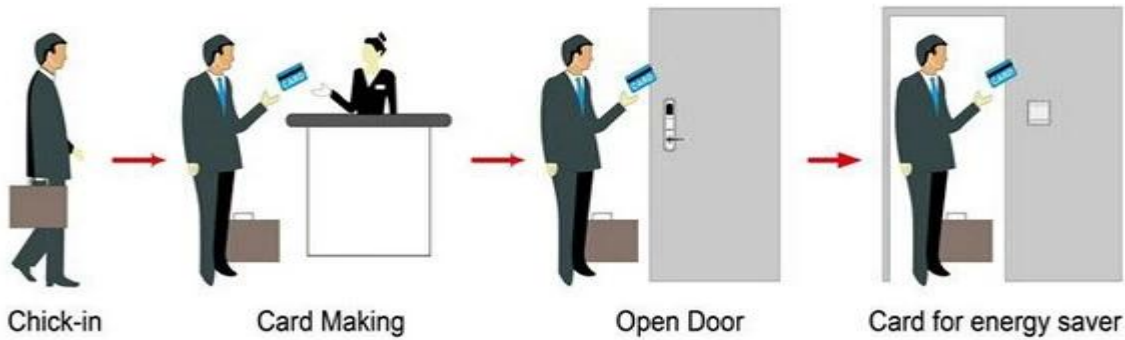

**A SYSTEM PY-8320 including:**

**uhf rfid reader module price, best price Magnetic lock manufacturer, best price Temic card company**

A: MIFARE® card hotel lock, ( use with USB port card encoder and software)

B: Temic card hotel lock, ( use with USB port card encoder and software)

C: EM hotel lock, (use standalone, no need software)

## Smart Card Basic Function