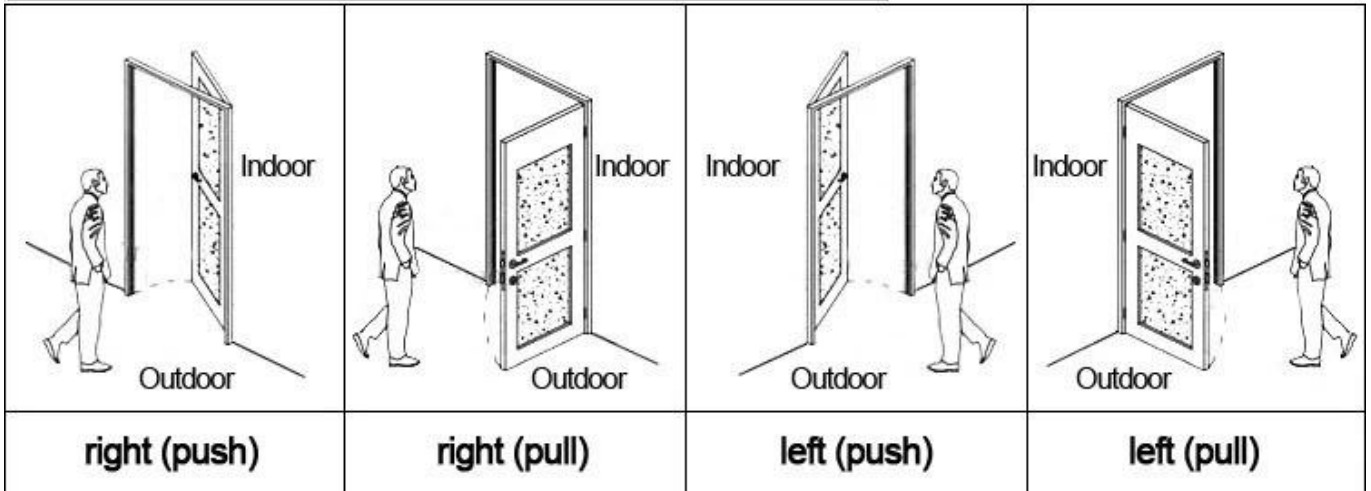

## Accessories list reminder:

**Door Lock Software**

**RF Card Reader**

**Data Collector**

**RF Card**

**Gain Power Switch**

## Please confirm door opening direction as below 4 types: