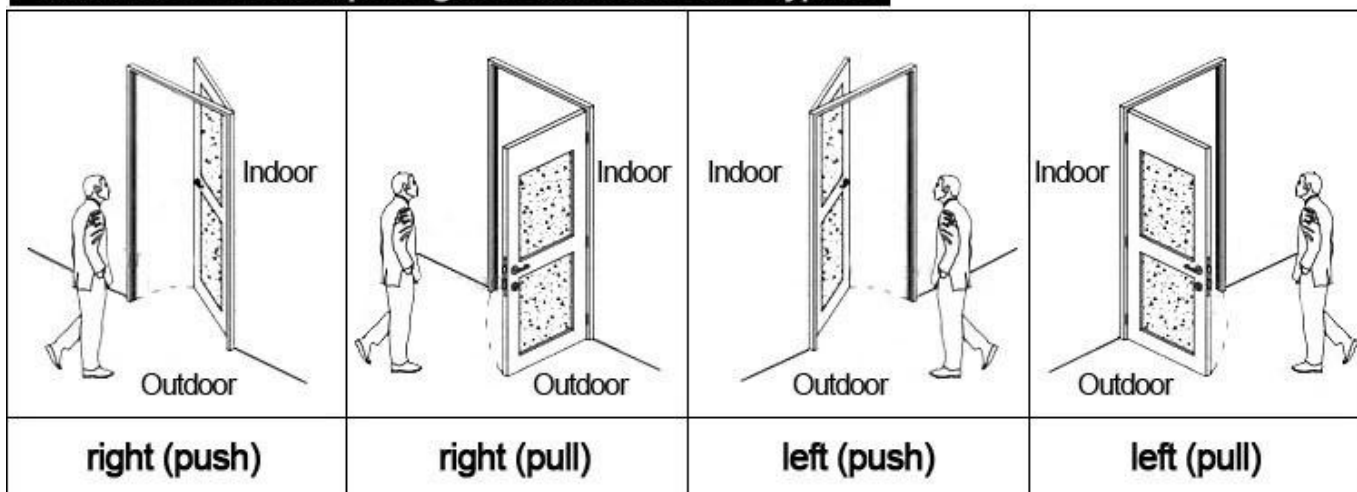

## Accessories list reminder:

1  
Door Lock  
Software

2  
RF Card  
Reader

3  
Data Collector

4  
RF Card

5  
Gain Power  
Switch

## Please confirm door opening direction as below 4 types: