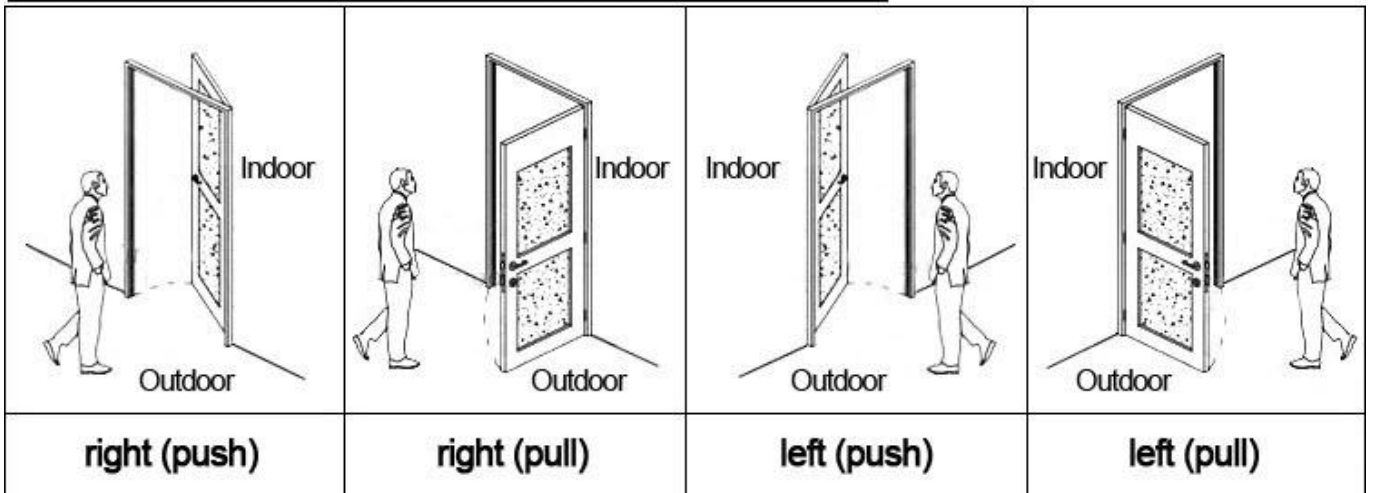

## Accessories list reminder:

1  
Door Lock  
Software

2  
RF Card  
Reader

3  
Data Collector

4  
RF Card

5  
Gain Power  
Switch

## Please confirm door opening direction as below 4 types: