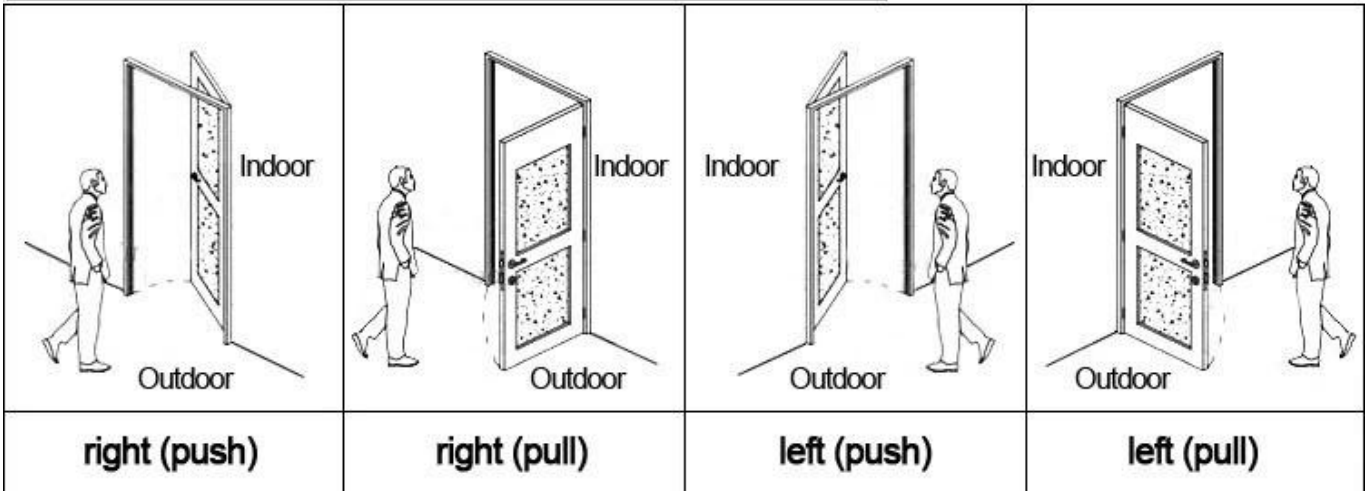

## Accessories list reminder:

1  
Door Lock  
Software

2  
RF Card  
Reader

3  
Data Collector

4  
RF Card

5  
Gain Power  
Switch

## Please confirm door opening direction as below 4 types: