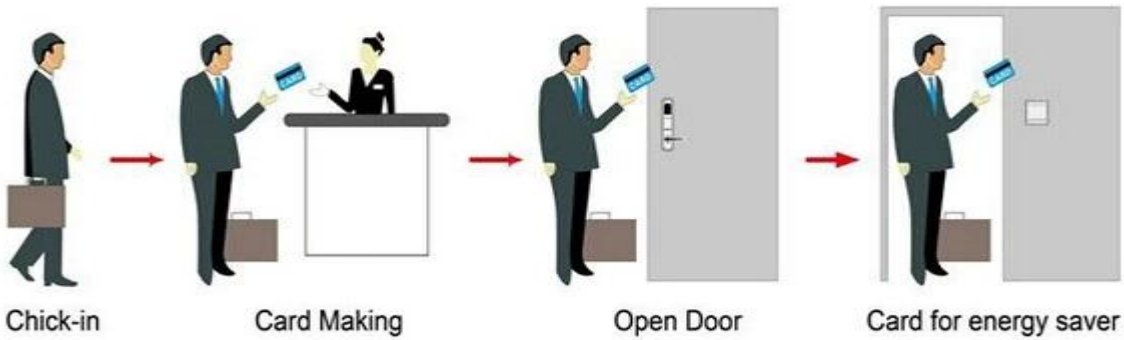

PY-8011-6

Contactless, IC, IC card

Smart Card Basic Function

Smart Card Extensive Function

ID, TEMIC, MIFARE®  
 304  
 10  
 $\leq 5$   
 DC 6V, AA 4pcs  
 $\leq 30 \mu A$   
 $\leq 200 \text{ mA}$   
 0.8  
 $\leq 0.1s$   
 32-60  
 customerized  
 Windows XP / 2000 / 2003/2007  
 USB hassel