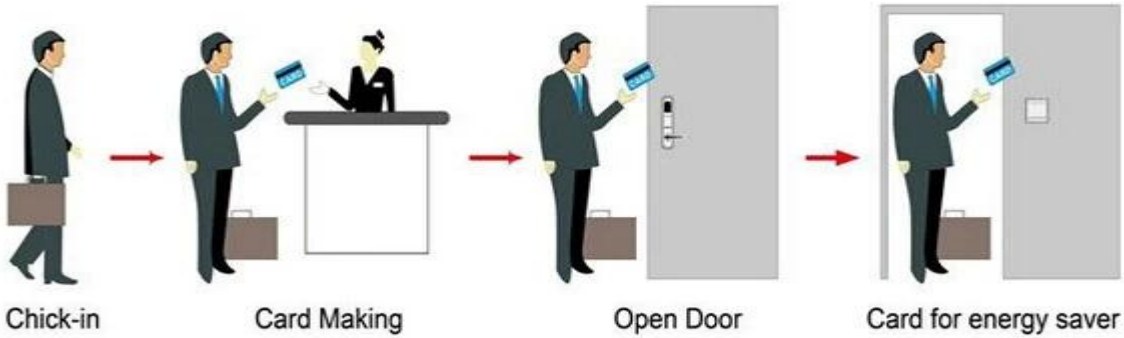

PY-8011-6

Finger & RFID

Smart Card Basic Function

Smart Card Extensive Function

ID, TEMIC, MIFARE®
 304
 10
 ≤ 5
 DC 6V, AA 4pcs
 $\leq 30 \mu A$
 $\leq 200 \text{ mA}$
 0.8
 $\leq 0.1s$
 32-60
 customized
 Windows XP / 2000 / 2003/2007
 USB hassel

PY-8181

HOTEL LOCK SYSTEM ONE-CARD-PASS

1. [RF Card Lock](#) (qty = guest room) ---
2. Encoder (1pcs / hotel) ---
3. Switch (qty = guest room) ---
4. (qty = 3) -----
5. (1 /) -----
6. () -----

RF Card Lock: