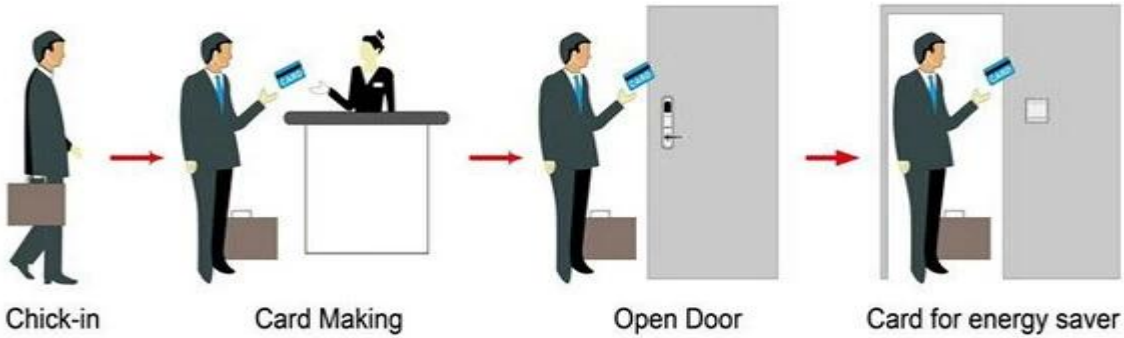

Keyless

Keyless

Smart Card Basic Function