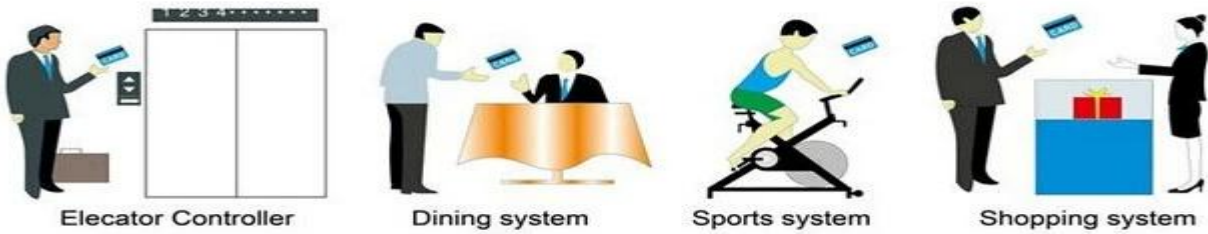

Smart Card Extensive Function

RF ID Card 0.8

< 0.1s

32-60

customerized

RF ID Card, MIFARE, Temic, EM, USB

RF ID Card: 1

Office / home

RF ID Card, MIFARE, Temic, EM, USB

OEM ODM

Windows XP / 2000 / 2003/2007

USB hassel