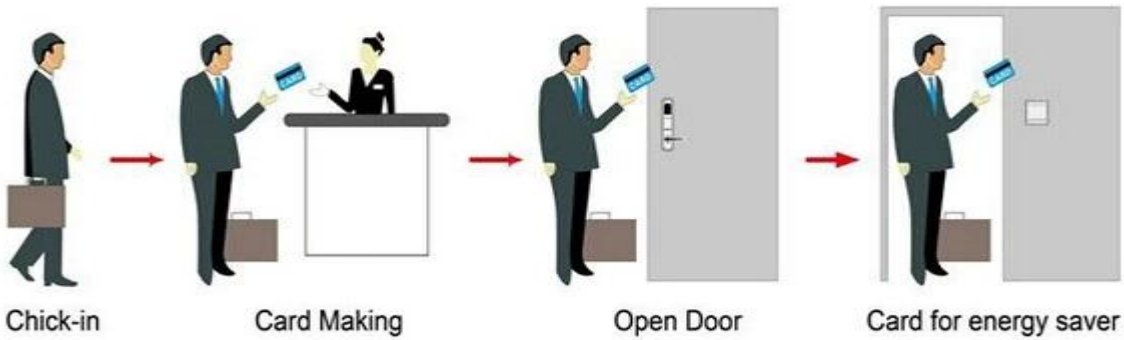

PY-8011-6

Keyless, RFID

Smart Card Basic Function

Smart Card Extensive Function

ID, TEMIC, MIFARE®  
 304  
 10  
 ≤ 5  
 DC 6V, AA 4pcs  
 < 30 UA  
 < 200 mA  
 0.8  
 < 0.1s  
 32-60  
 customerized  
 Windows XP / 2000 / 2003/2007  
 USB hassel