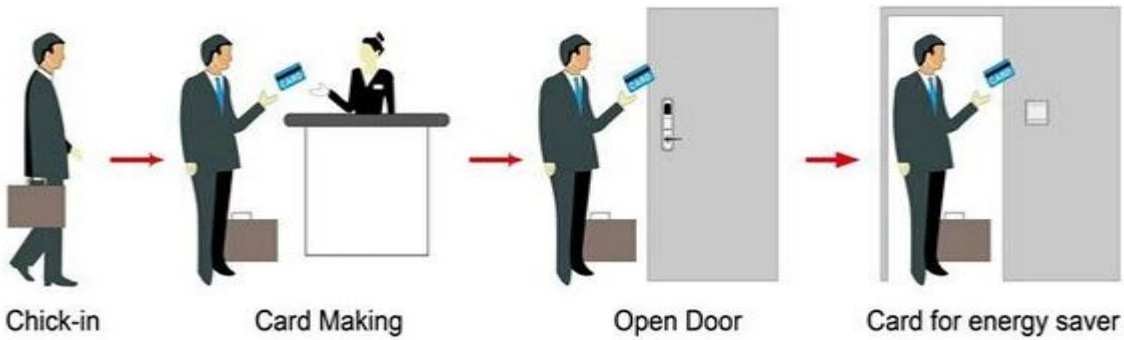

PY-8011-6

IC card, Contactless, IC

Smart Card Basic Function

Smart Card Extensive Function

ID, TEMIC, MIFARE®  
 304  
 10  
 ≤ 5  
 DC 6V, AA 4pcs  
 < 30 UA  
 < 200 mA  
 0.8  
 < 0.1s  
 32-60  
 customerized  
 1  
 OEM ODM  
 Windows XP / 2000 / 2003/2007  
 USB hassel