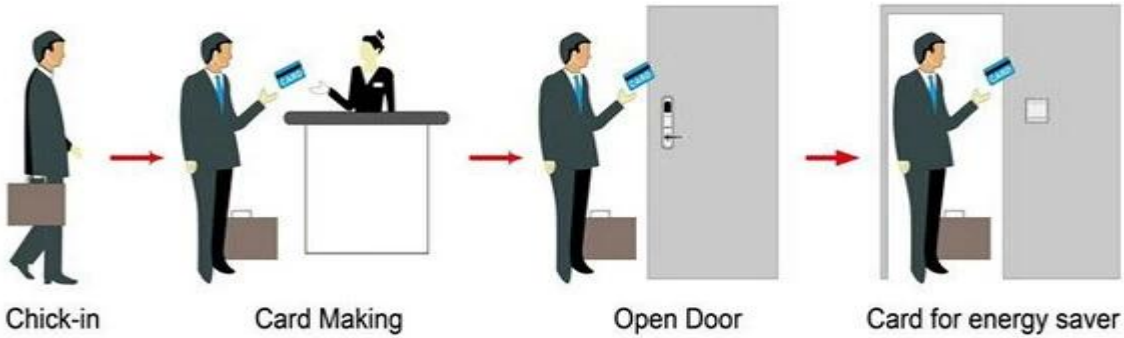

RFID Keyless

RFID, RFID, RFID

Smart Card Basic Function