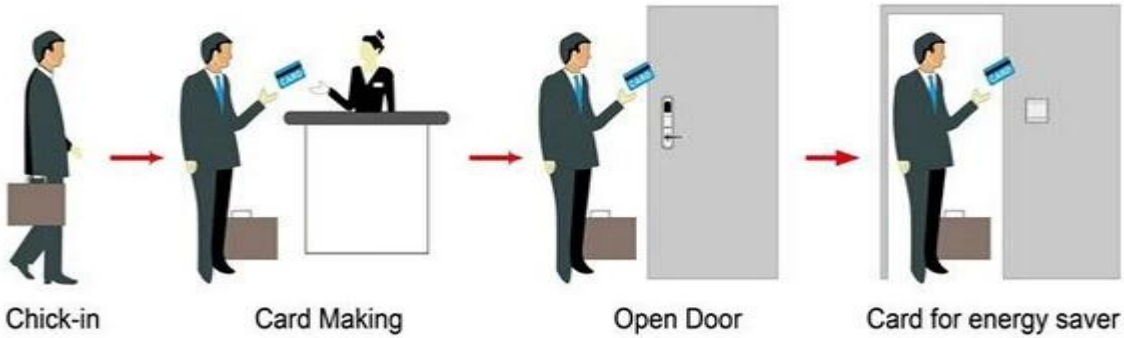

RFID, Temic, RFID

Smart Card Basic Function