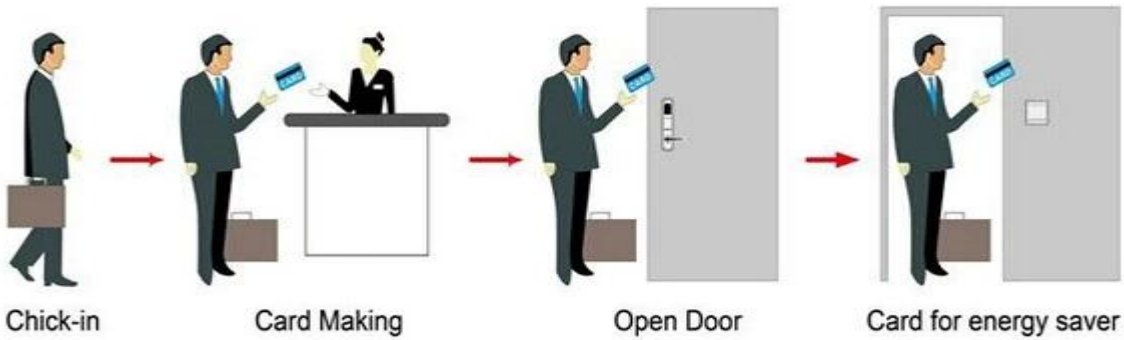

PY-8011-6

Product: Temic, RFID

Smart Card Basic Function

Smart Card Extensive Function

ID, TEMIC, MIFARE®
 304
 10
 ≤ 5
 DC 6V, AA 4pcs
 $\leq 30 \mu A$
 $\leq 200 \text{ mA}$
 0.8
 $\leq 0.1s$
 32-60
 customized
 Windows XP / 2000 / 2003/2007
 USB hassel

PY-8181

HOTEL LOCK SYSTEM ONE-CARD-PASS

1. [RF Card Lock](#) (qty = guest room) ---
2. Encoder (1pcs / hotel) ---
3. Switch (qty = guest room) ---
4. (qty = 3) -----
5. (1 /) -----
6. () -----

RF Card Lock: