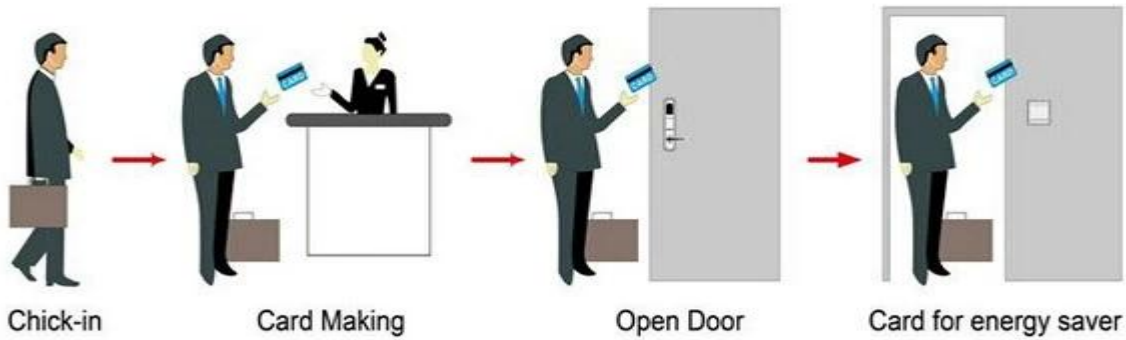

Smart Card Basic Function

Smart Card Basic Function