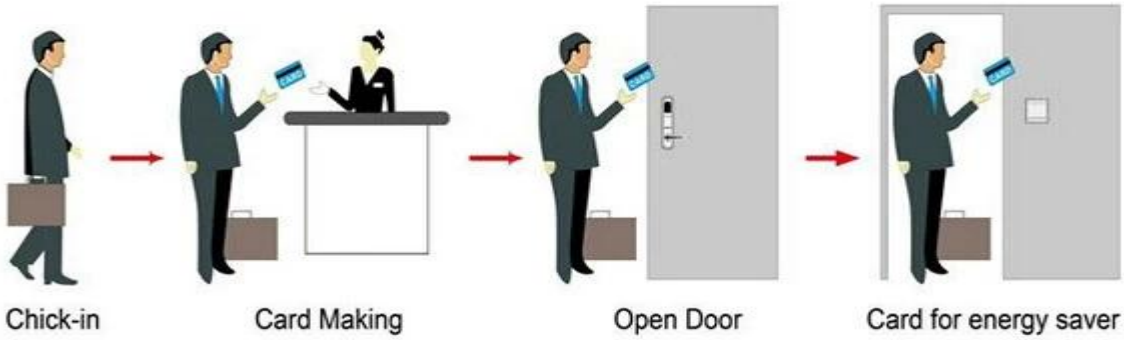

Keyless 系統:

- A: MIFARE® (USB)
- B: Temic card (USB)
- C: EM (USB)

Smart Card Basic Function

Smart Card Extensive Function

0.8
 & lt; 0.1s
 32-60
 customized
 Windows XP / 2000 / 2003/2007
 USB hassel

HOTEL LOCK SYSTEM ONE-CARD-PASS

1. [] (qty = guest room) --- []
2. Encoder (1pcs / hotel) --- []
3. Switch (qty = guest room) --- []
4. [] (qty = 3 []) ----- []
5. [] (1 [] / []) -----
[]
6. [] ([]) ----- []

[]: