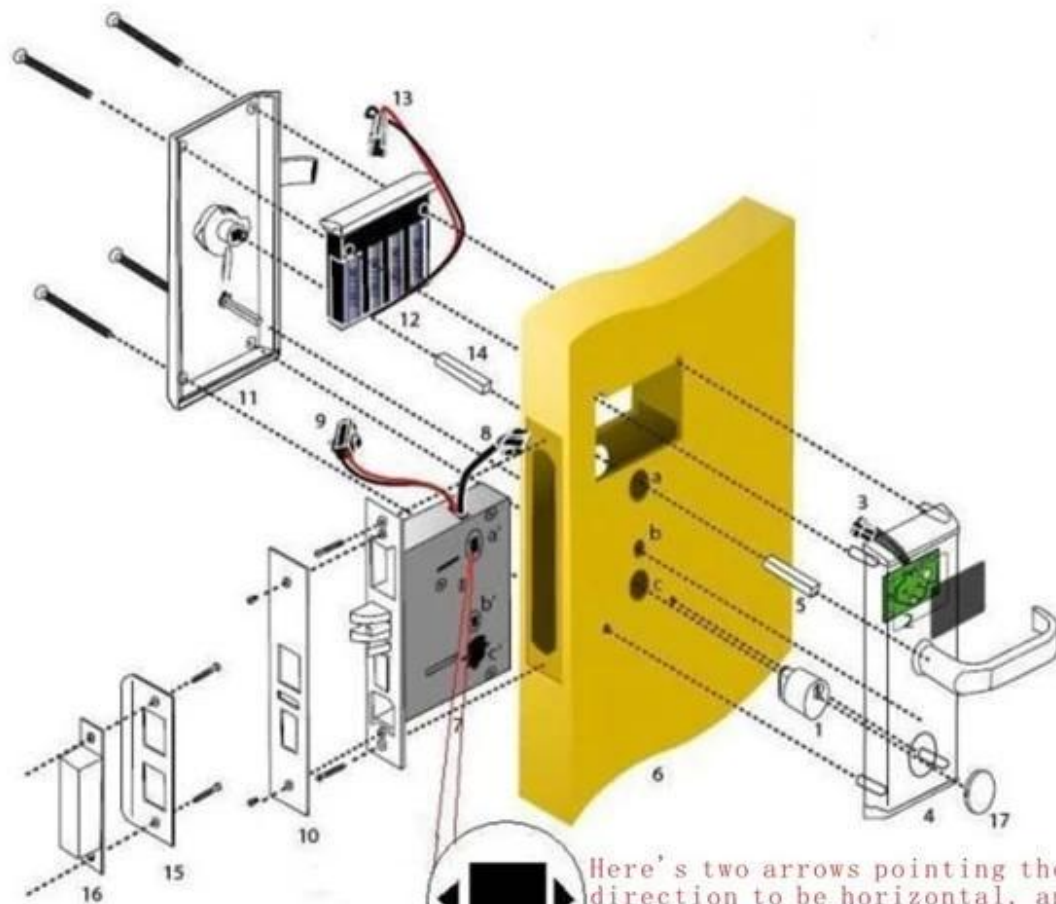

RF

A: MIFARE® (USB)

B: Temic card (USB)

C: EM

Hotel Lock

1 Zink

2 intellectual

3

4

:

Attention!!! Here's two arrows pointing the direction to be horizontal, and the lock cylinder cover on the arrow on the upper, non-vertical point!

□□□□□□□□□□□□□□□□□□□□

RAISE

Certificate of Conformity

Date of issue: 2010-11-27 No. RA10R11085-00

Shenzhen Raise Technology Co., Limited (RAISE) hereby declares that testing has been completed and report has been generated for:

Product Name : Intelligent Electronic Lock

Model Number : PY-PY-8000,PY-8011,PY-8012,PY-8013,PY-8014,PY-8015, PY-8016,PY-8018,PY-8101,PY-8188,PY-8111,PY-8320, PY-8321,PY-8331,PY-8341,PY-8351,PY-8381,PY-8371, PY-8381,PY-8503,PY-8600,PY-8900,PY-8811,PY-8821, PY-8831,PY-8900