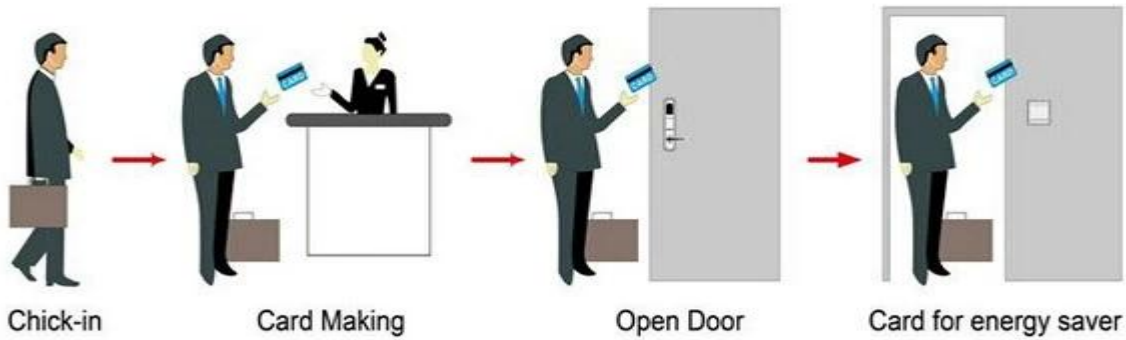

PY-8011-6

Keyless, Smart Card Basic Function

Smart Card Basic Function

Smart Card Extensive Function

TEMIC MIFARE®
 304
 10
 ≤ 5
 DC 6V, AA 4pcs
 < 30 UA
 < 200 mA
 0.8
 < 0.1s
 32-60
 customerized
 Windows XP / 2000 / 2003/2007
 USB hassel

PY-8181

HOTEL LOCK SYSTEM
ONE-CARD-PASS

1. [Hotel Lock](#) (qty = guest room) ---
2. Encoder (1pcs / hotel) ---
3. Switch (qty = guest room) ---
4. (qty = 3) -----
5. (1 /) -----
6. () -----

:

Accessories list reminder:

1
Door Lock
Software

2
RF Card
Reader

3
Data Collector

4
RF Card

5
Gain Power
Switch

Please confirm door opening direction as below 4 types:

right (push)	right (pull)	left (push)	left (pull)

Welcome your inquiry